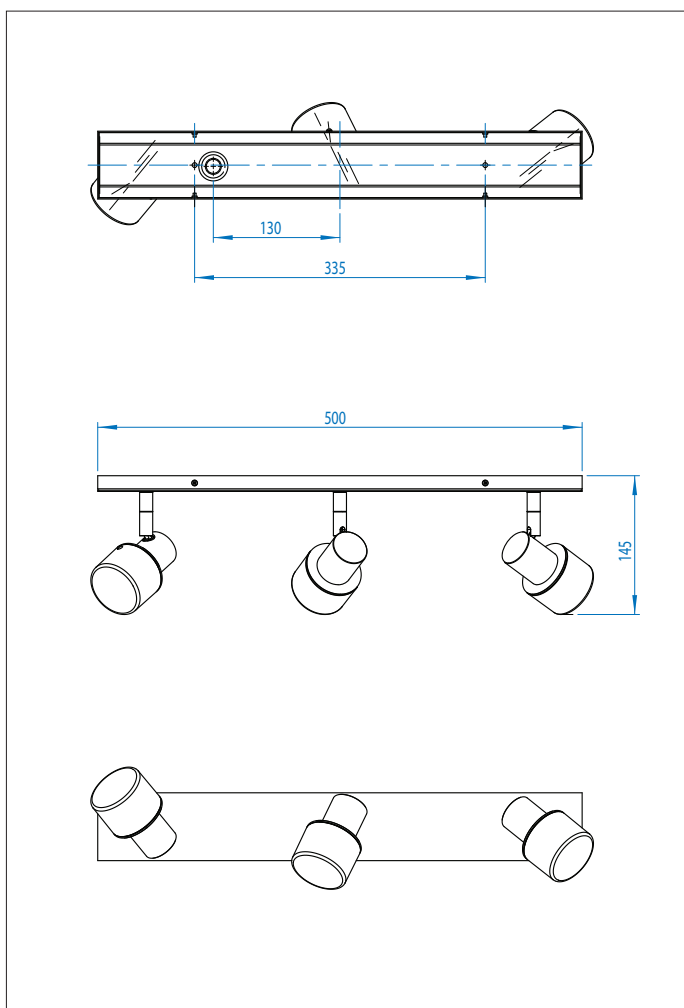

6137 Tokai Triple

2x35w GU10		incl.
---------------	--	-------

Zones	2	3
-------	----------	----------

Astro Lighting Ltd.
G2 River Way, Harlow
CM20 2DP, Great Britain

T: +44 (0) 1279 427001
F: +44 (0) 1279 427002
sales@astrolighting.co.uk
www.astrolighting.co.uk