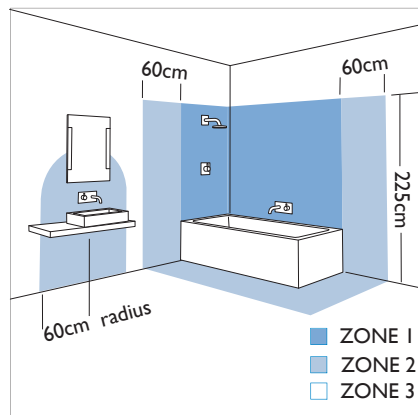

6137 Tokai Triple

2x35w GU10		incl.
---------------	--	-------

Zones	2	3
-------	----------	----------

Astro Lighting Ltd.
G2 River Way, Harlow
CM20 2DP, Great Britain

T: +44 (0) 1279 427001
F: +44 (0) 1279 427002
sales@astrolighting.co.uk
www.astrolighting.co.uk