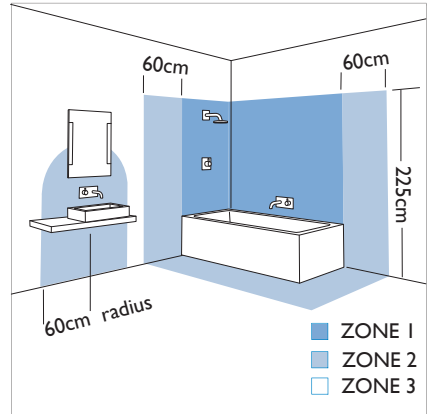

6135 Tokai

1x35w GU10		included
---------------	--	----------

Zones	2	3
-------	----------	----------

Astro Lighting Ltd.
G2 River Way,
Harlow,
Essex,
CM20 2DP
Great Britain

tel: +44 (0) 1279 427001
fax: +44 (0) 1279 427002
email: sales@astrolighting.co.uk
www.astrolighting.co.uk