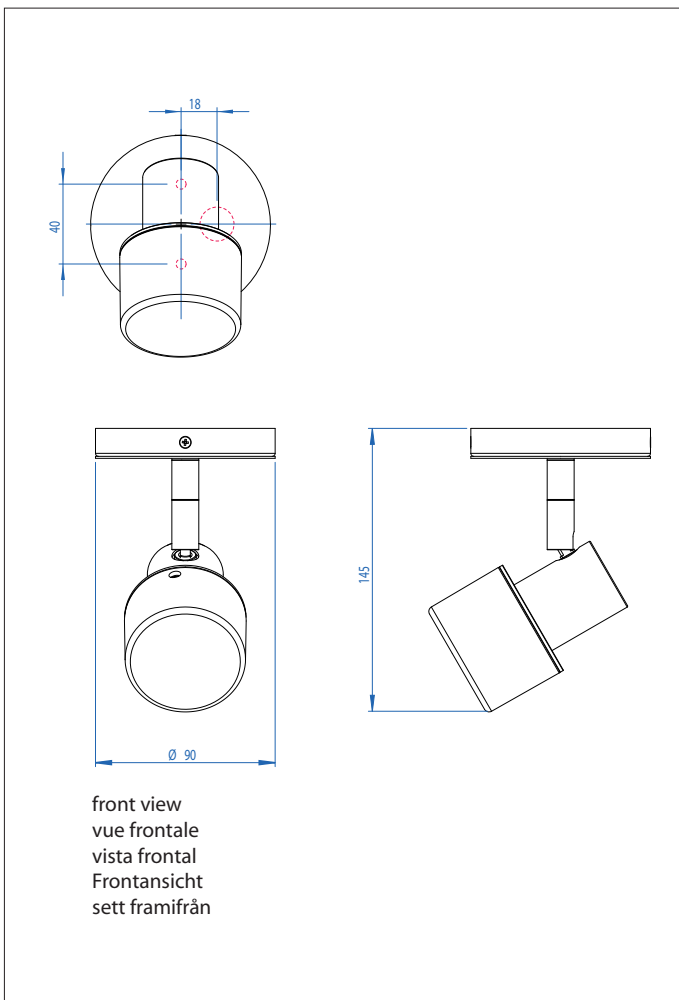

6135 Tokai

1x35w GU10		included
---------------	--	----------

Zones	2	3
-------	----------	----------

Astro Lighting Ltd.
G2 River Way,
Harlow,
Essex,
CM20 2DP
Great Britain

tel: +44 (0) 1279 427001
fax: +44 (0) 1279 427002
email: sales@astrolighting.co.uk
www.astrolighting.co.uk