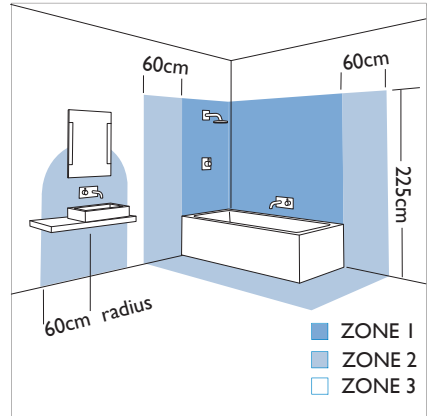

6134 Fujiko

1x3w LED		included
----------	--	----------

Zones	3
-------	----------

Astro Lighting Ltd.
G2 River Way,
Harlow,
Essex,
CM20 2DP
Great Britain

tel: +44 (0) 1279 427001
fax: +44 (0) 1279 427002
email: sales@astrolighting.co.uk
www.astrolighting.co.uk