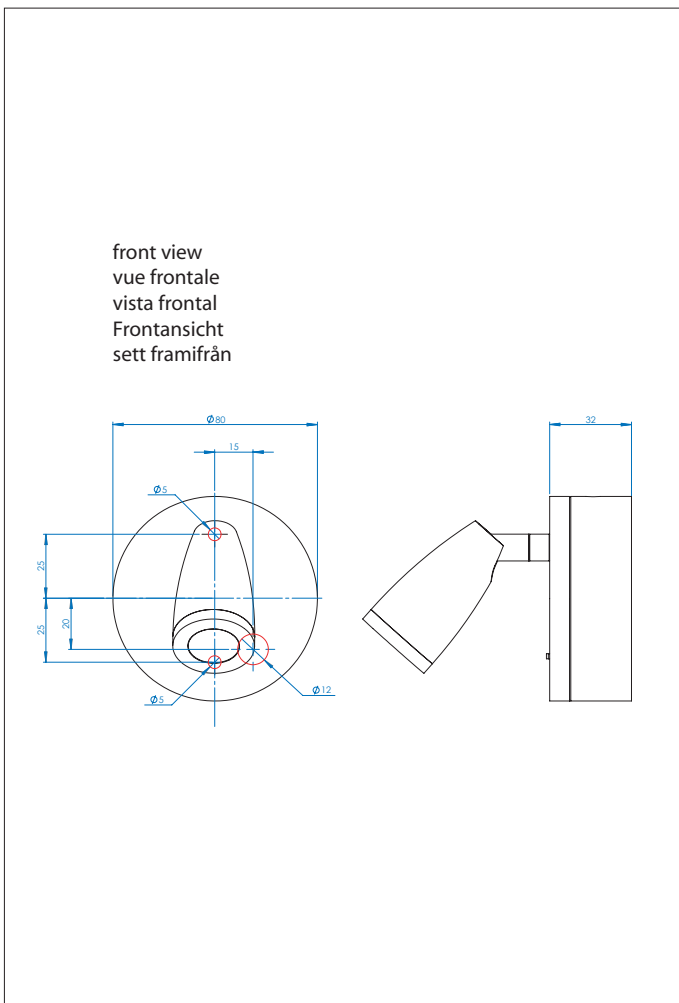

6134 Fujiko

1x3w LED		included
----------	--	----------

Zones	3
-------	----------

Astro Lighting Ltd.
G2 River Way,
Harlow,
Essex,
CM20 2DP
Great Britain

tel: +44 (0) 1279 427001
fax: +44 (0) 1279 427002
email: sales@astrolighting.co.uk
www.astrolighting.co.uk