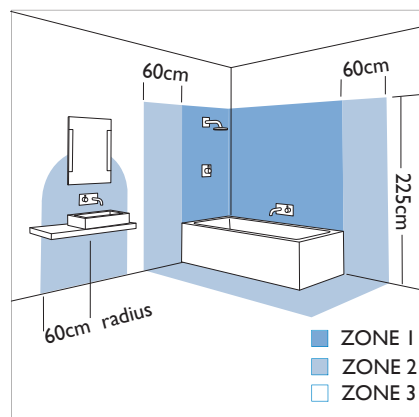

6132 Gojo

3x20w GU4		included
--------------	--	----------

Zones	2	3
-------	----------	----------

Astro Lighting Ltd.
G2 River Way,
Harlow,
Essex,
CM20 2DP
Great Britain

tel: +44 (0) 1279 427001
fax: +44 (0) 1279 427002
email: sales@astrolighting.co.uk
www.astrolighting.co.uk