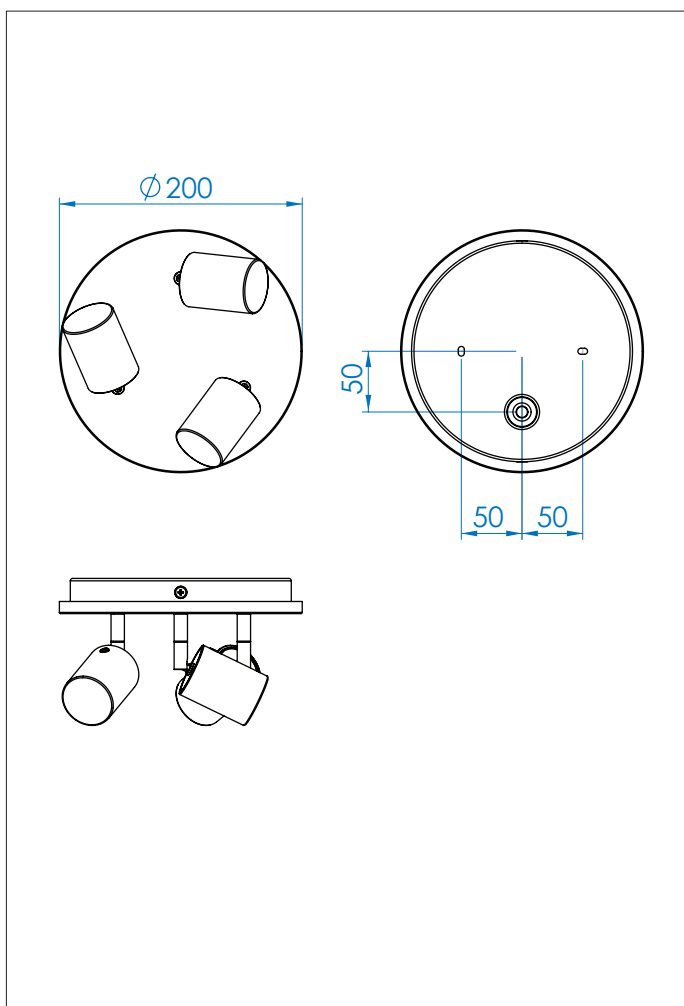

6132 Gojo

3x20w GU4		included
--------------	--	----------

Zones	2	3
-------	----------	----------

Astro Lighting Ltd.
G2 River Way,
Harlow,
Essex,
CM20 2DP
Great Britain

tel: +44 (0) 1279 427001
fax: +44 (0) 1279 427002
email: sales@astrolighting.co.uk
www.astrolighting.co.uk