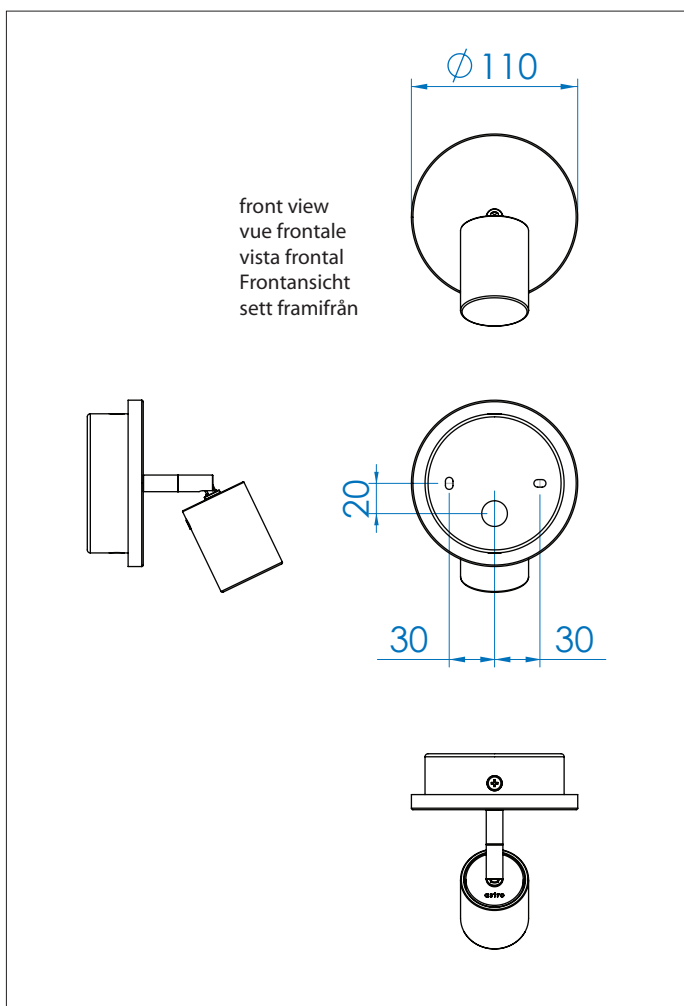

6131 Gojo

1x20w GU4		included
--------------	--	----------

Zones	2	3
-------	----------	----------

Astro Lighting Ltd.
G2 River Way,
Harlow,
Essex,
CM20 2DP
Great Britain

tel: +44 (0) 1279 427001
fax: +44 (0) 1279 427002
email: sales@astrolighting.co.uk
www.astrolighting.co.uk