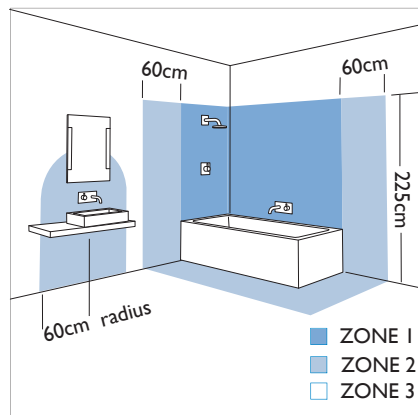

6131 Gojo

1x20w GU4		included
--------------	--	----------

Zones	2	3
-------	----------	----------

Astro Lighting Ltd.
G2 River Way,
Harlow,
Essex,
CM20 2DP
Great Britain

tel: +44 (0) 1279 427001
fax: +44 (0) 1279 427002
email: sales@astrolighting.co.uk
www.astrolighting.co.uk