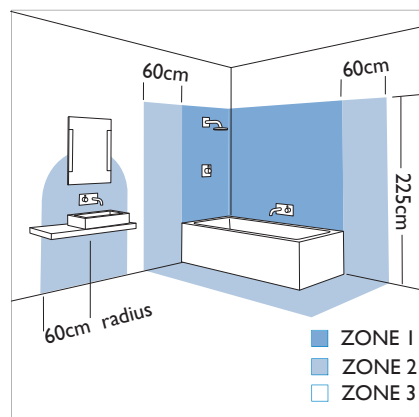

6129 Magna matt nickel

astro

3 x 50w GU10		included
-----------------	--	----------

Zones	3
-------	----------

Astro Lighting Ltd.
G2 River Way,
Harlow,
Essex,
CM20 2DP
Great Britain

tel: +44 (0) 1279 427001
fax: +44 (0) 1279 427002
email: sales@astrolighting.co.uk
www.astrolighting.co.uk