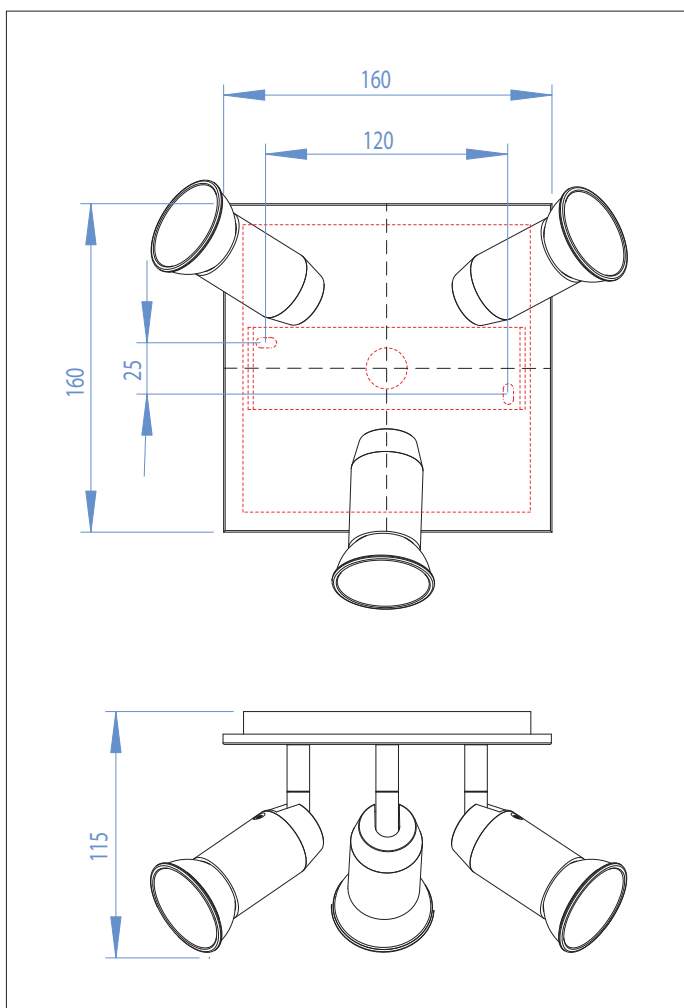

6129 Magna matt nickel

astro

3 x 50w GU10		included
-----------------	--	----------

Zones	3
-------	----------

Astro Lighting Ltd.
G2 River Way,
Harlow,
Essex,
CM20 2DP
Great Britain

tel: +44 (0) 1279 427001
fax: +44 (0) 1279 427002
email: sales@astrolighting.co.uk
www.astrolighting.co.uk