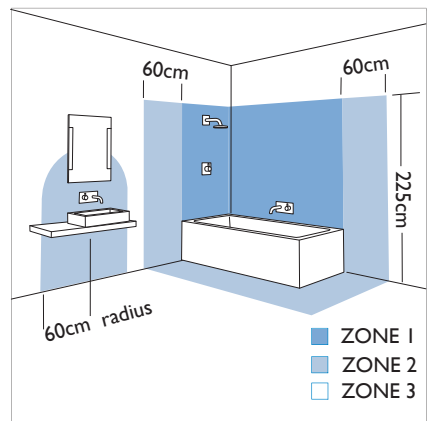

6128 Magna matt nickel

astro

1 x 50w GU10		incl.
-----------------	--	-------

Zones	3
-------	----------

Astro Lighting Ltd.
G2 River Way, Harlow
CM20 2DP, Great Britain

T: +44 (0) 1279 427001
F: +44 (0) 1279 427002
sales@astrolighting.co.uk
www.astrolighting.co.uk