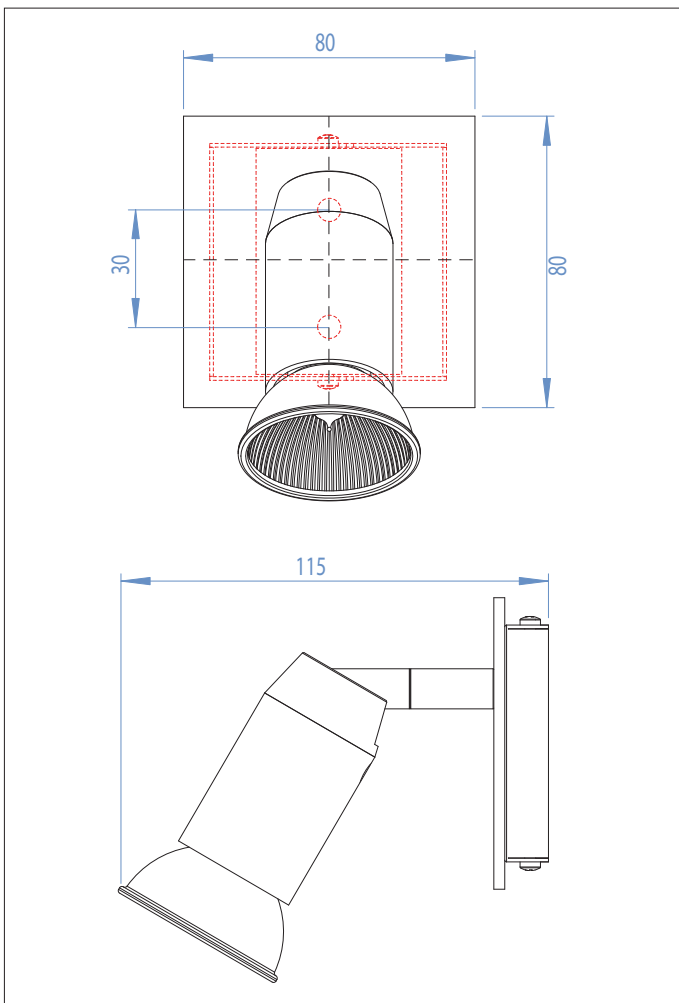

6128 Magna matt nickel

astro

1 x 50w GU10		incl.
-----------------	--	-------

Zones	3
-------	----------

Astro Lighting Ltd.
G2 River Way, Harlow
CM20 2DP, Great Britain

T: +44 (0) 1279 427001
F: +44 (0) 1279 427002
sales@astrolighting.co.uk
www.astrolighting.co.uk