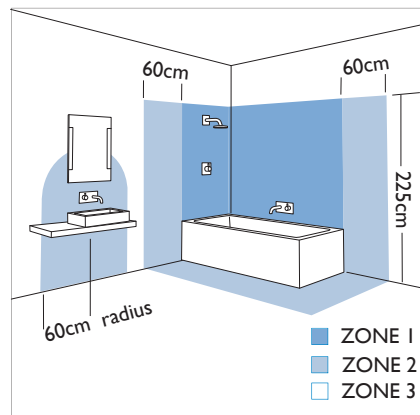

6085 Mercury

3 x 50w GU10		included
-----------------	--	----------

Zones	3
-------	----------

Astro Lighting Ltd.
G2 River Way,
Harlow,
Essex,
CM20 2DP
Great Britain

tel: +44 (0) 1279 427001
fax: +44 (0) 1279 427002
email: sales@astrolighting.co.uk
www.astrolighting.co.uk