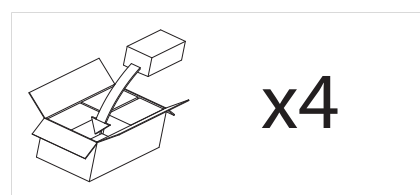

6085 Mercury

3 x 50w GU10		included
-----------------	--	----------

Zones	3
-------	----------

Astro Lighting Ltd.
G2 River Way,
Harlow,
Essex,
CM20 2DP
Great Britain

tel: +44 (0) 1279 427001
fax: +44 (0) 1279 427002
email: sales@astrolighting.co.uk
www.astrolighting.co.uk