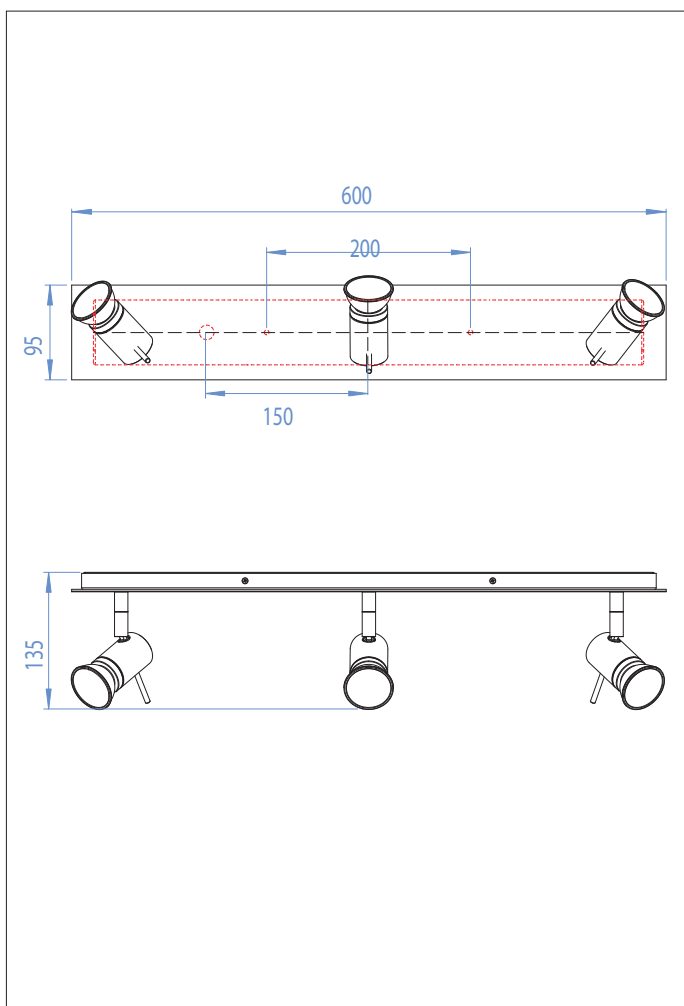

6085 Mercury

3 x 50w GU10		included
-----------------	--	----------

Zones	3
-------	----------

Astro Lighting Ltd.
G2 River Way,
Harlow,
Essex,
CM20 2DP
Great Britain

tel: +44 (0) 1279 427001
fax: +44 (0) 1279 427002
email: sales@astrolighting.co.uk
www.astrolighting.co.uk