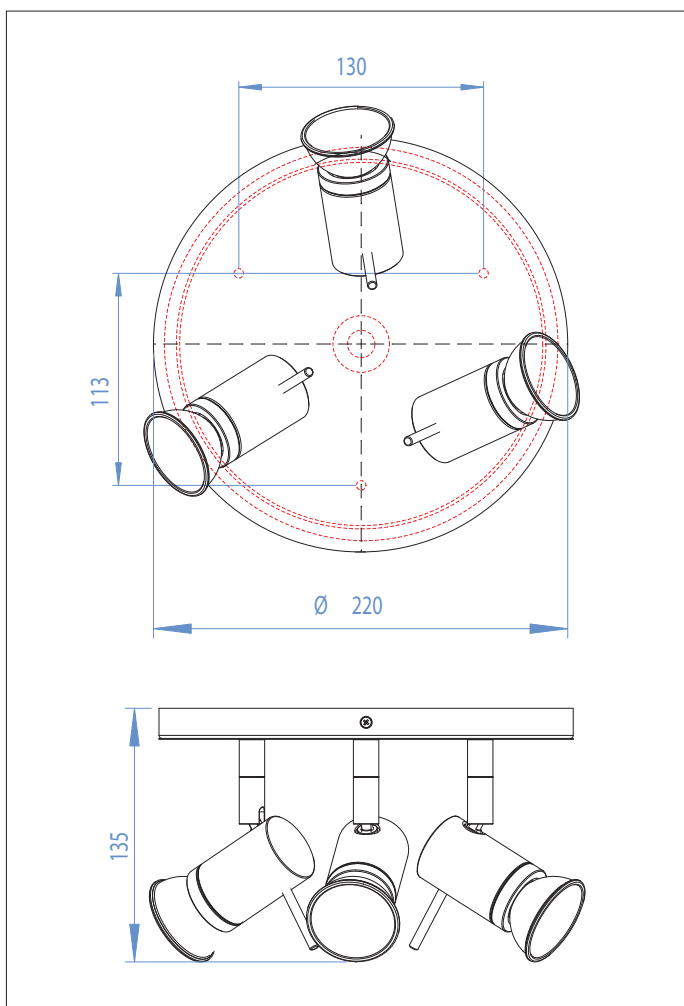

6084 Mercury

3 x 50w GU10		included
-----------------	--	----------

Zones	3
-------	----------

Astro Lighting Ltd.
G2 River Way,
Harlow,
Essex,
CM20 2DP
Great Britain

tel: +44 (0) 1279 427001
fax: +44 (0) 1279 427002
email: sales@astrolighting.co.uk
www.astrolighting.co.uk