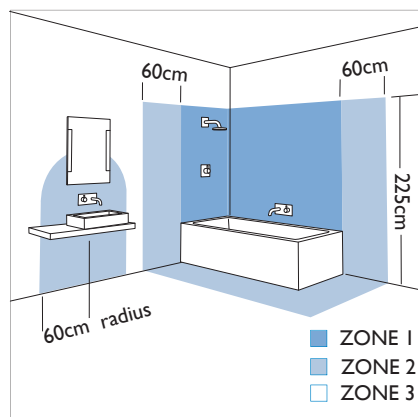

6084 Mercury

3 x 50w GU10		included
-----------------	--	----------

Zones	3
-------	----------

Astro Lighting Ltd.
G2 River Way,
Harlow,
Essex,
CM20 2DP
Great Britain

tel: +44 (0) 1279 427001
fax: +44 (0) 1279 427002
email: sales@astrolighting.co.uk
www.astrolighting.co.uk