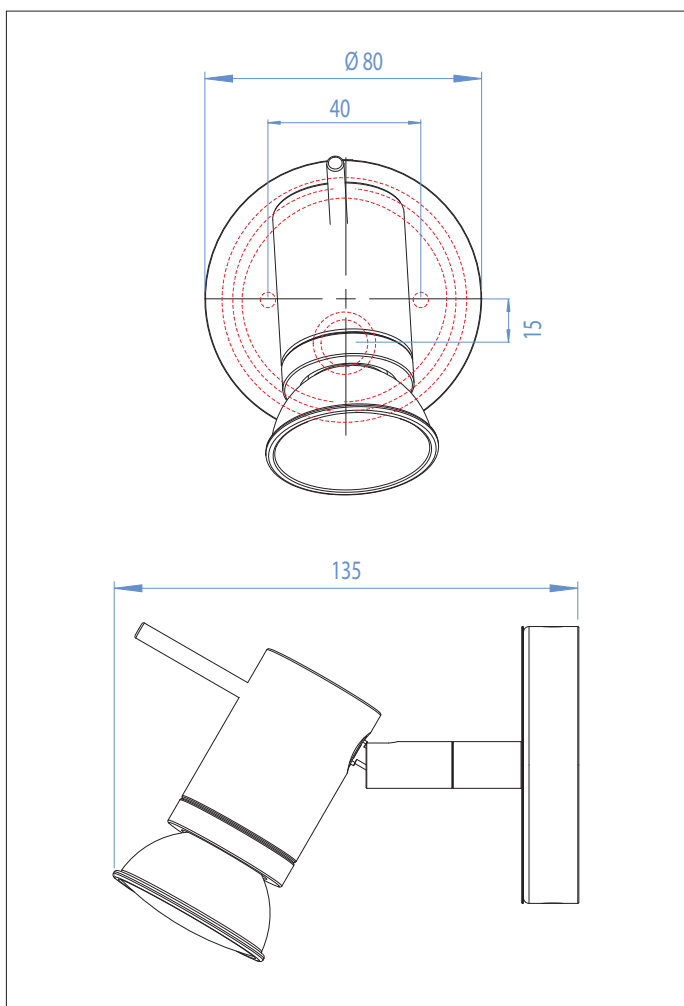

6083 Mercury

| | | |
|-----------------|--|----------|
| 1 x 50w GU10 | | included |
|-----------------|--|----------|

| | |
|-------|----------|
| Zones | 3 |
|-------|----------|

Astro Lighting Ltd.
G2 River Way,
Harlow,
Essex,
CM20 2DP
Great Britain