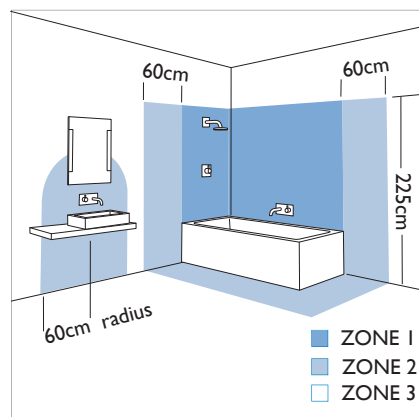

6083 Mercury

| | | |
|-----------------|--|----------|
| 1 x 50w GU10 | | included |
|-----------------|--|----------|

| | |
|-------|----------|
| Zones | 3 |
|-------|----------|

Astro Lighting Ltd.
G2 River Way,
Harlow,
Essex,
CM20 2DP
Great Britain