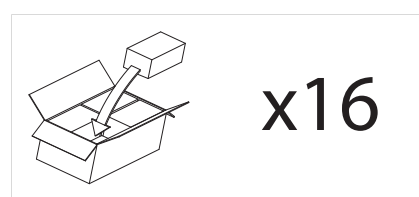

6083 Mercury

| | | |
|-----------------|--|----------|
| 1 x 50w GU10 | | included |
|-----------------|--|----------|

| | |
|-------|----------|
| Zones | 3 |
|-------|----------|

Astro Lighting Ltd.
G2 River Way,
Harlow,
Essex,
CM20 2DP
Great Britain