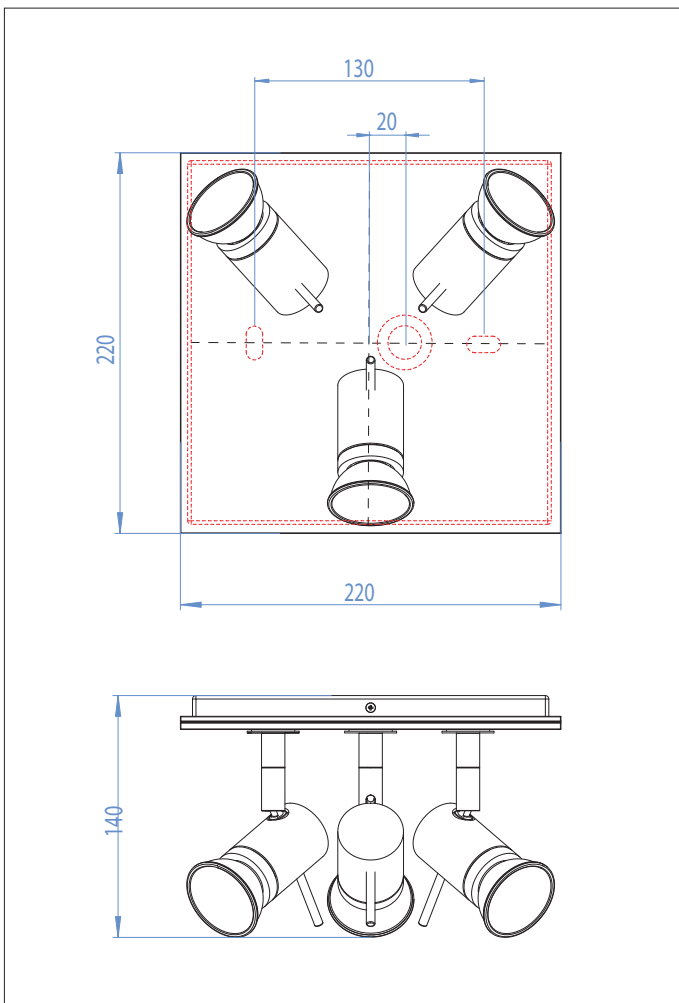

6077 Sakura

3 x 50w GU10		included
-----------------	--	----------

Zones	3
-------	----------

Astro Lighting Ltd.
G2 River Way,
Harlow,
Essex,
CM20 2DP
Great Britain

tel: +44 (0) 1279 427001
fax: +44 (0) 1279 427002
email: sales@astrolighting.co.uk
www.astrolighting.co.uk