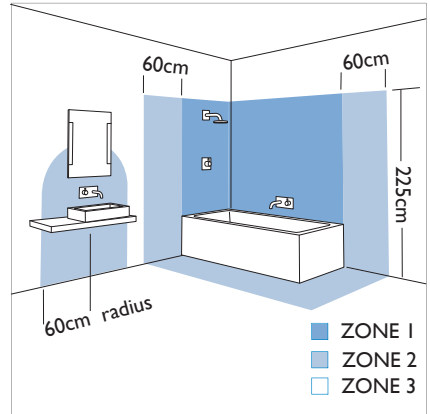

6077 Sakura

3 x 50w GU10		included
-----------------	--	----------

Zones	3
-------	----------

Astro Lighting Ltd.
G2 River Way,
Harlow,
Essex,
CM20 2DP
Great Britain

tel: +44 (0) 1279 427001
fax: +44 (0) 1279 427002
email: sales@astrolighting.co.uk
www.astrolighting.co.uk