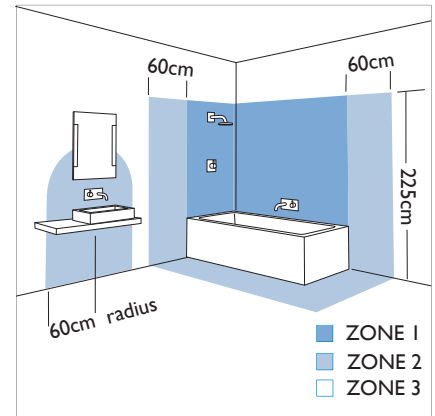

5613 Seto fire resistant

1 x 50w GX5.3		not included
------------------	--	-----------------

+ 1 x transformer (not included)

Zones	1	2	3
-------	----------	----------	----------

BS 476: part 21

Astro Lighting Ltd.
G2 River Way,
Harlow,
Essex,
CM20 2DP
Great Britain