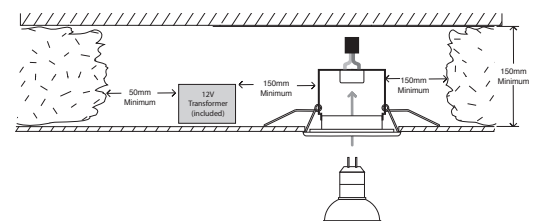

5613 Seto fire resistant

1 x 50w GX5.3		not included
------------------	--	-----------------

+ 1 x transformer (not included)

Zones	1	2	3
-------	----------	----------	----------

BS 476: part 21

Astro Lighting Ltd.
G2 River Way,
Harlow,
Essex,
CM20 2DP
Great Britain