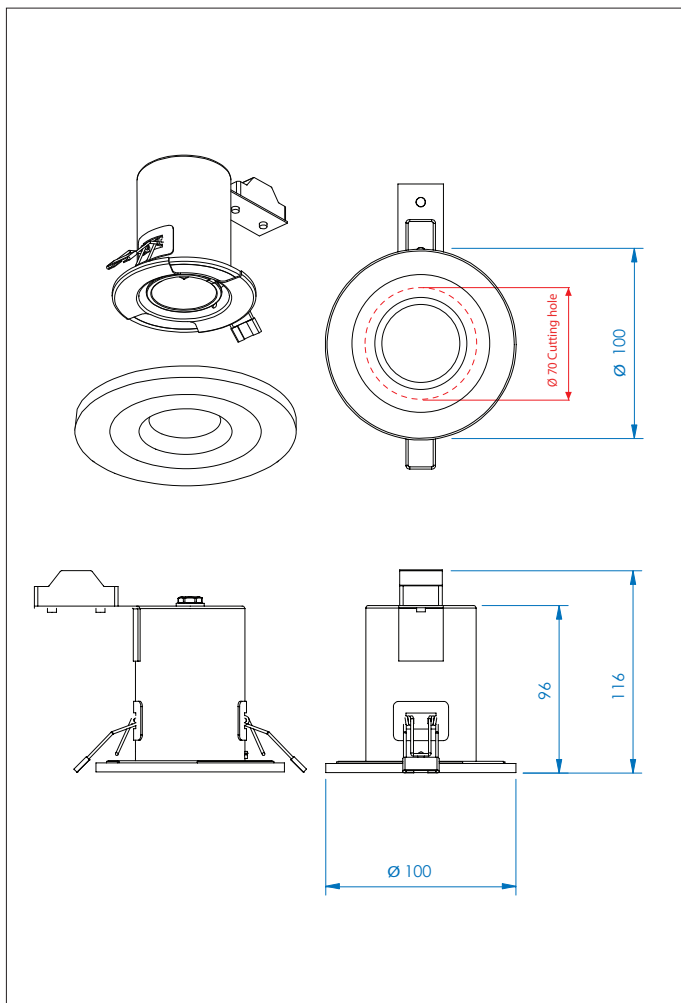

5613 Seto fire resistant

1 x 50w GX5.3		not included
------------------	--	-----------------

+ 1 x transformer (not included)

Zones	1	2	3
-------	----------	----------	----------

BS 476: part 21

Astro Lighting Ltd.
G2 River Way,
Harlow,
Essex,
CM20 2DP
Great Britain