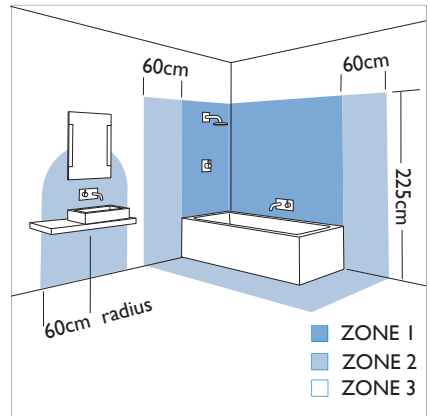

# 5605 Taro adjustable

1 x 50w GX5.3		not included
------------------	--	-----------------

Zones	<b>3</b>
-------	----------

Astro Lighting Ltd.  
G2 River Way,  
Harlow,  
Essex,  
CM20 2DP  
Great Britain