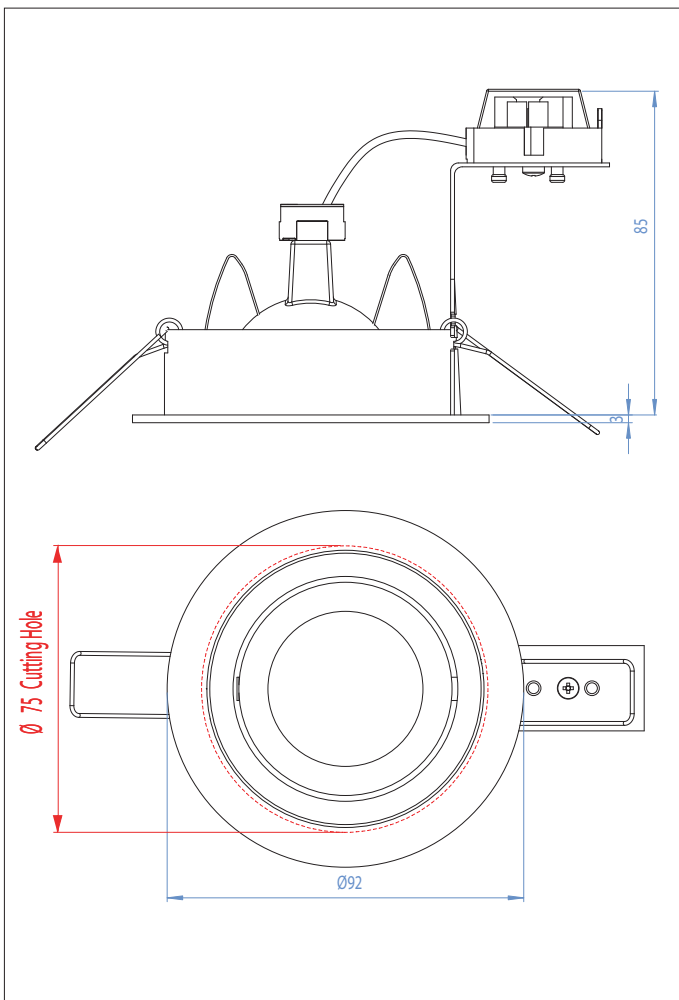

# 5605 Taro adjustable

1 x 50w GX5.3		not included
------------------	--	-----------------

Zones	<b>3</b>
-------	----------

Astro Lighting Ltd.  
G2 River Way,  
Harlow,  
Essex,  
CM20 2DP  
Great Britain