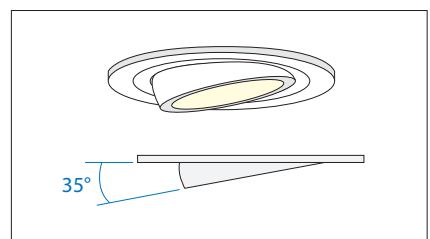

# 5605 Taro adjustable

1 x 50w GX5.3		not included
------------------	--	-----------------

Zones	<b>3</b>
-------	----------

Astro Lighting Ltd.  
G2 River Way,  
Harlow,  
Essex,  
CM20 2DP  
Great Britain