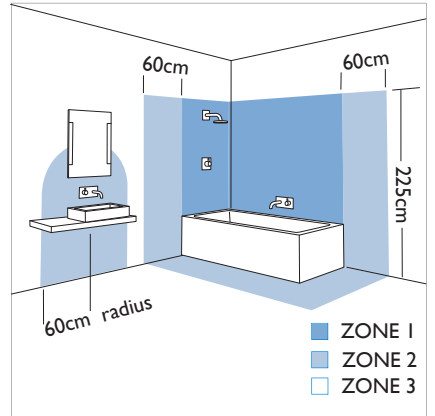

5603 Taro

| | | |
|------------------|--|-----------------|
| 1 x 50w GX5.3 | | not included |
|------------------|--|-----------------|

| | |
|-------|----------|
| Zones | 3 |
|-------|----------|

Astro Lighting Ltd.
G2 River Way,
Harlow,
Essex,
CM20 2DP
Great Britain