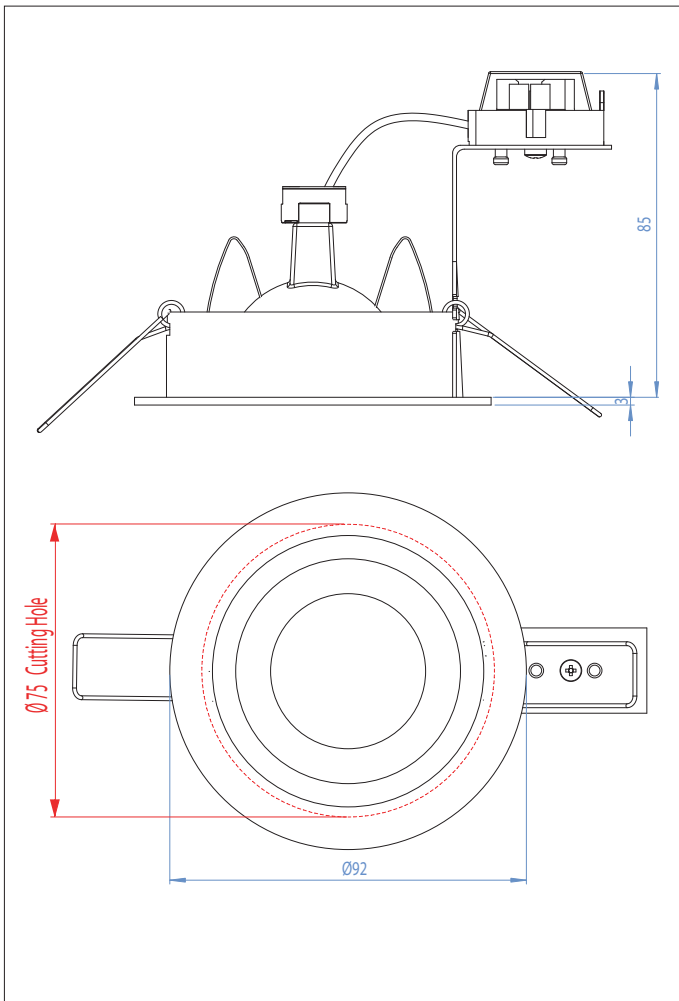

5603 Taro

| | | |
|------------------|--|-----------------|
| 1 x 50w GX5.3 | | not included |
|------------------|--|-----------------|

| | |
|-------|----------|
| Zones | 3 |
|-------|----------|

Astro Lighting Ltd.
G2 River Way,
Harlow,
Essex,
CM20 2DP
Great Britain