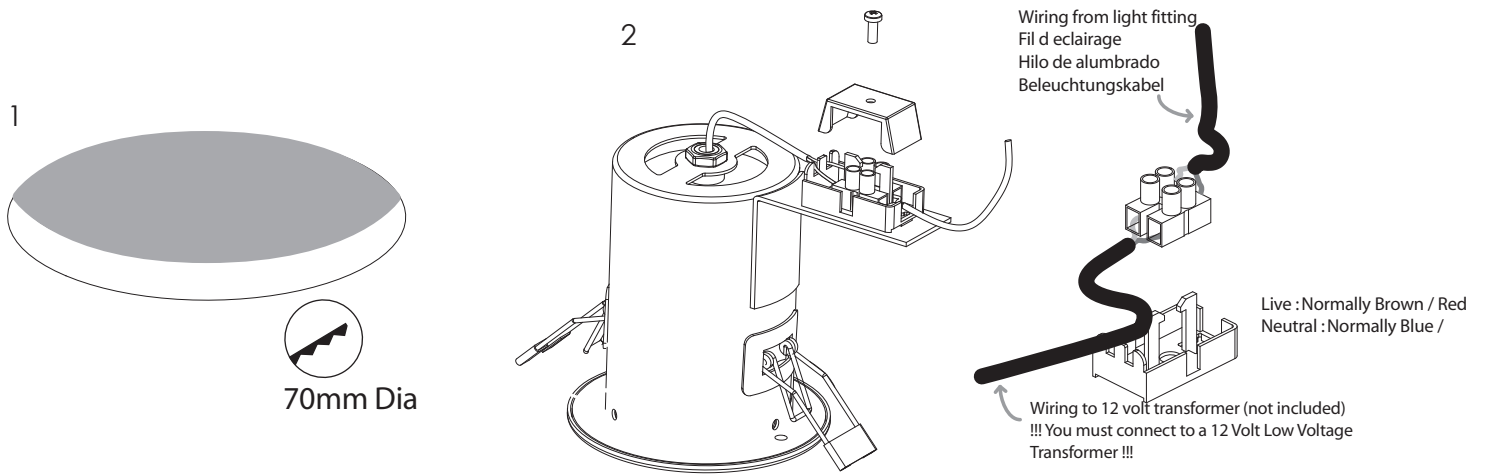

Please read all instructions carefully before commencing assembly.  
These light fittings conform to BS EN 60598

Shower Downlights, These can be used in Bathroom Zones 1, 2 & 3  
For ceiling use only (Rated IP65 Sprayproof)