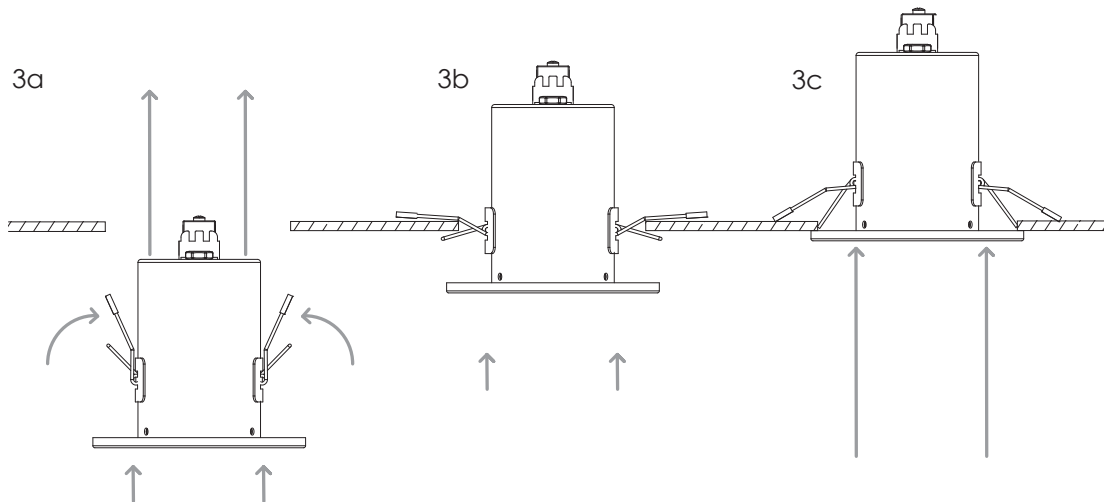

Please read all instructions carefully before commencing assembly.  
These light fittings conform to BS EN 60598

Shower Downlights, These can be used in Bathroom Zones 1, 2 & 3  
For ceiling use only (Rated IP65 Sprayproof)