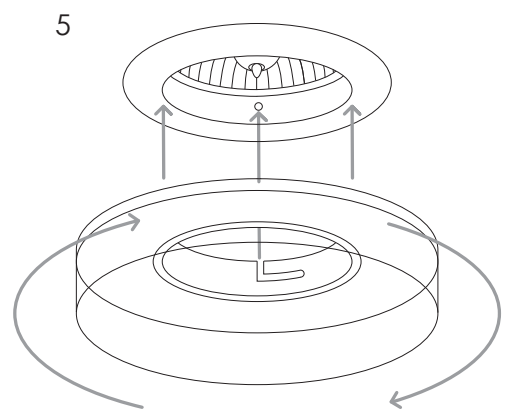

Please read all instructions carefully before commencing assembly.  
These light fittings conform to BS EN 60598

Shower Downlights, These can be used in Bathroom Zones 1, 2 & 3  
For ceiling use only (Rated IP65 Sprayproof)