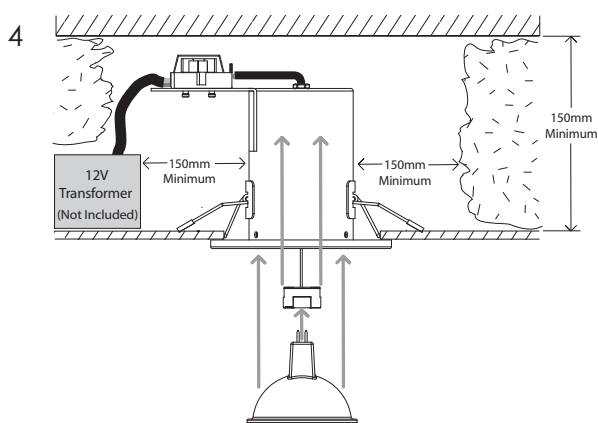

Please read all instructions carefully before commencing assembly.  
These light fittings conform to BS EN 60598

Shower Downlights, These can be used in Bathroom Zones 1, 2 & 3  
For ceiling use only (Rated IP65 Sprayproof)