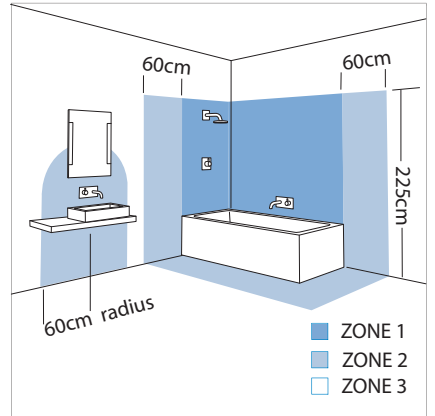

5577 Taro

1 x 50w GX5.3		not included
------------------	--	-----------------

Zones	3
-------	----------

Astro Lighting Ltd.
G2 River Way,
Harlow,
Essex,
CM20 2DP
Great Britain

tel: +44 (0) 1279 427001
fax: +44 (0) 1279 427002
email: sales@astrolighting.co.uk
www.astrolighting.co.uk