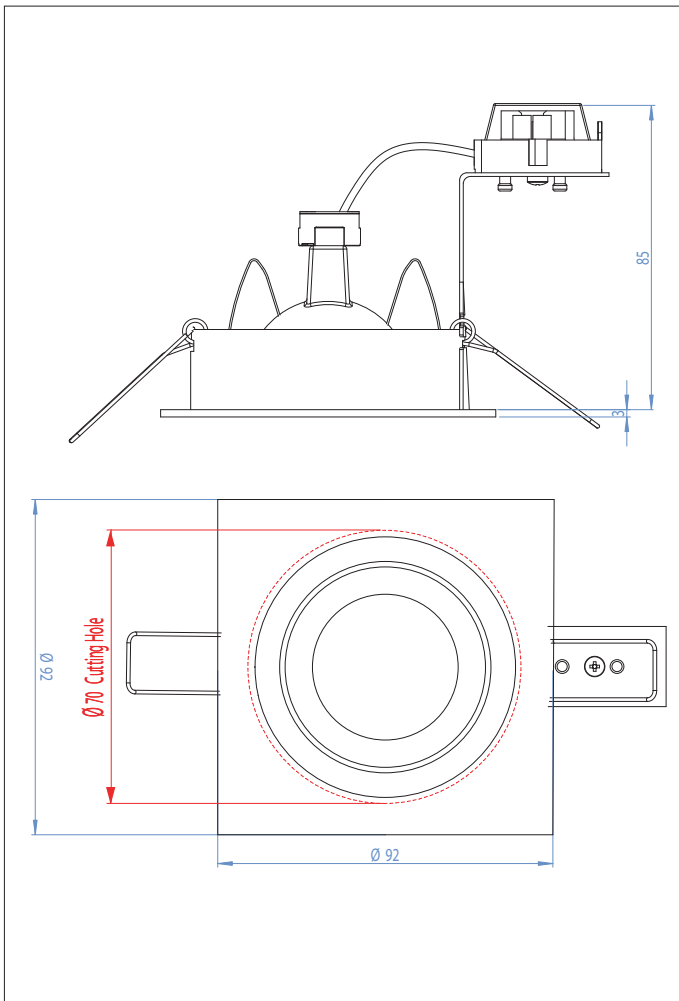

5577 Taro

1 x 50w GX5.3		not included
------------------	--	-----------------

Zones	3
-------	----------

Astro Lighting Ltd.
G2 River Way,
Harlow,
Essex,
CM20 2DP
Great Britain

tel: +44 (0) 1279 427001
fax: +44 (0) 1279 427002
email: sales@astrolighting.co.uk
www.astrolighting.co.uk