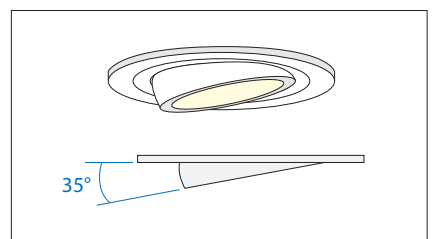

5574 Taro adjustable

1 x 50w GX5.3		not included
------------------	--	-----------------

Zones	3
-------	----------

Astro Lighting Ltd.
G2 River Way,
Harlow,
Essex,
CM20 2DP
Great Britain

tel: +44 (0) 1279 427001
fax: +44 (0) 1279 427002
email: sales@astrolighting.co.uk
www.astrolighting.co.uk