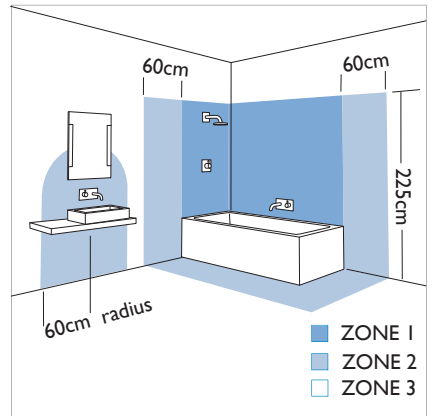

5574 Taro adjustable

1 x 50w GX5.3		not included
------------------	--	-----------------

Zones	3
-------	----------

Astro Lighting Ltd.
G2 River Way,
Harlow,
Essex,
CM20 2DP
Great Britain

tel: +44 (0) 1279 427001
fax: +44 (0) 1279 427002
email: sales@astrolighting.co.uk
www.astrolighting.co.uk