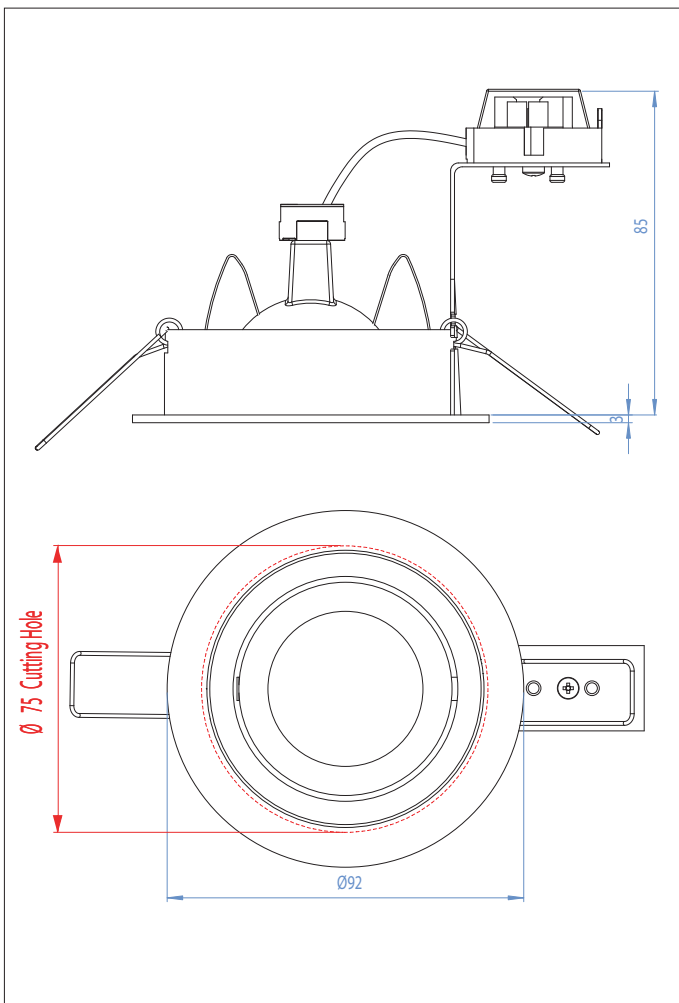

5574 Taro adjustable

1 x 50w GX5.3		not included
------------------	--	-----------------

Zones	3
-------	----------

Astro Lighting Ltd.
G2 River Way,
Harlow,
Essex,
CM20 2DP
Great Britain

tel: +44 (0) 1279 427001
fax: +44 (0) 1279 427002
email: sales@astrolighting.co.uk
www.astrolighting.co.uk