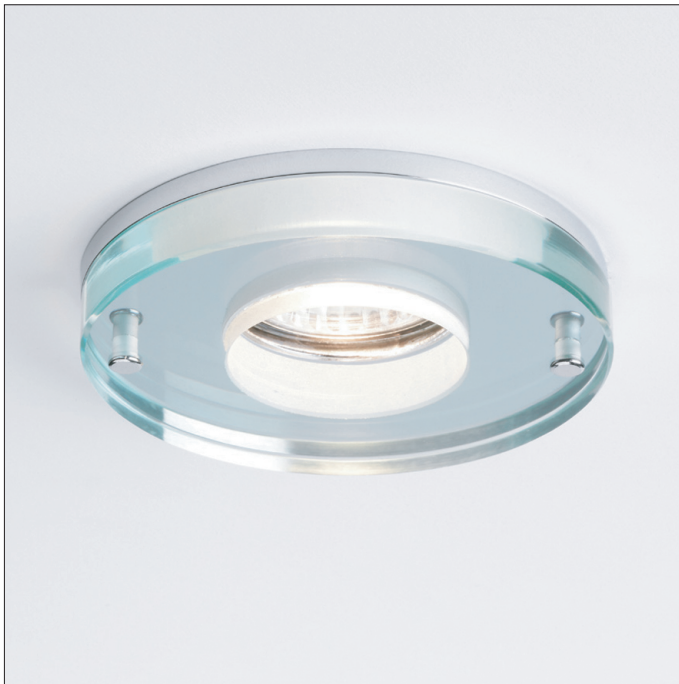

# 5505 Latina

1 x 50w GU10		included
-----------------	--	----------

Zones	<b>3</b>
-------	----------

Astro Lighting Ltd.  
G2 River Way,  
Harlow,  
Essex,  
CM20 2DP  
Great Britain

tel: +44 (0) 1279 427001  
fax: +44 (0) 1279 427002  
email: sales@astrolighting.co.uk  
www.astrolighting.co.uk