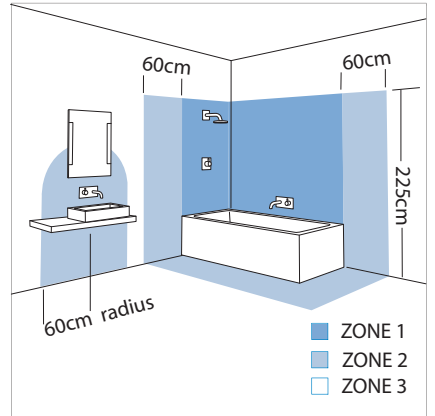

# 5505 Latina

1 x 50w GU10		included
-----------------	--	----------

Zones	<b>3</b>
-------	----------

Astro Lighting Ltd.  
G2 River Way,  
Harlow,  
Essex,  
CM20 2DP  
Great Britain

tel: +44 (0) 1279 427001  
fax: +44 (0) 1279 427002  
email: sales@astrolighting.co.uk  
www.astrolighting.co.uk