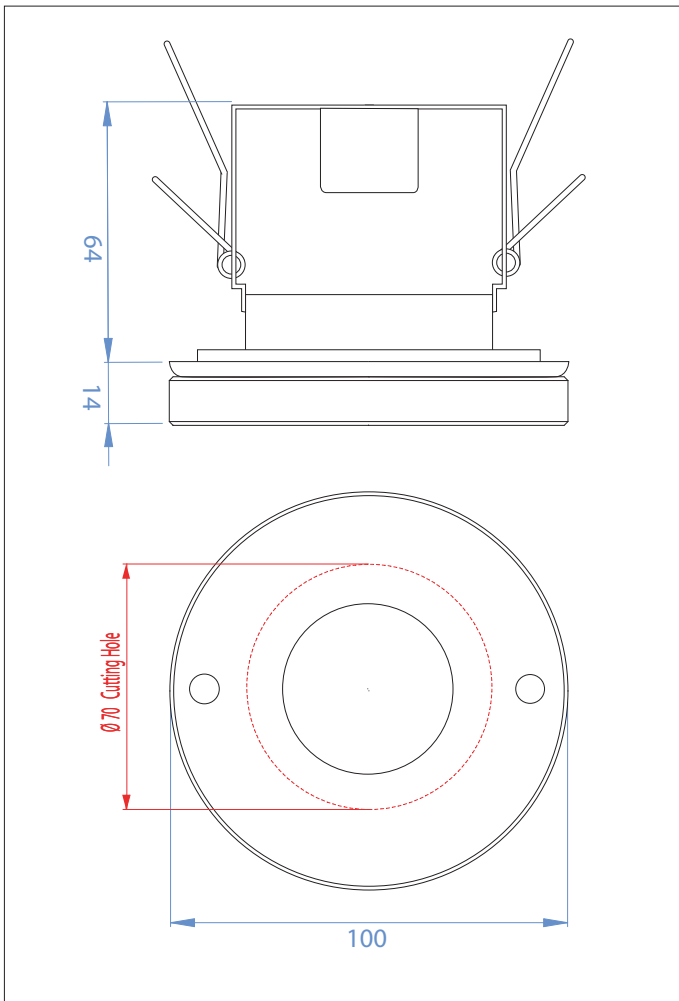

# 5505 Latina

1 x 50w GU10		included
-----------------	--	----------

Zones	<b>3</b>
-------	----------

Astro Lighting Ltd.  
G2 River Way,  
Harlow,  
Essex,  
CM20 2DP  
Great Britain

tel: +44 (0) 1279 427001  
fax: +44 (0) 1279 427002  
email: sales@astrolighting.co.uk  
www.astrolighting.co.uk