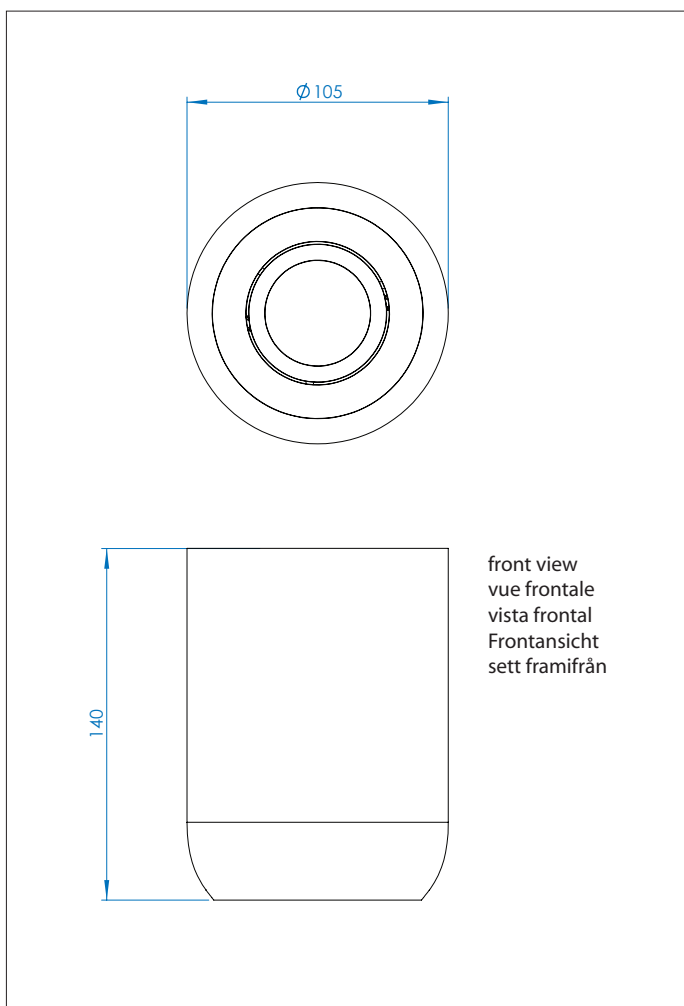

4524 Scopa

 astro

1 x 50w GU10		included
-----------------	---	----------

Zones	3
-------	----------

Astro Lighting Ltd.
G2 River Way,
Harlow,
Essex,
CM20 2DP
Great Britain

tel: +44 (0) 1279 427001
fax: +44 (0) 1279 427002
email: sales@astrolighting.co.uk
www.astrolighting.co.uk