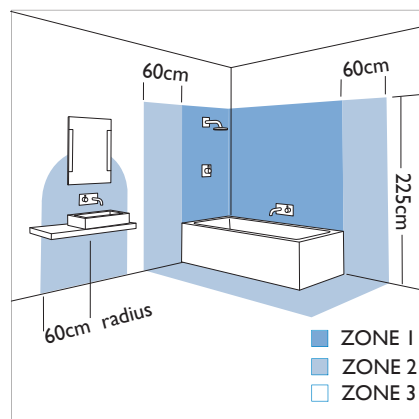

4524 Scopa

 astro

1 x 50w GU10		included
-----------------	---	----------

Zones	3
-------	----------

Astro Lighting Ltd.
G2 River Way,
Harlow,
Essex,
CM20 2DP
Great Britain

tel: +44 (0) 1279 427001
fax: +44 (0) 1279 427002
email: sales@astrolighting.co.uk
www.astrolighting.co.uk