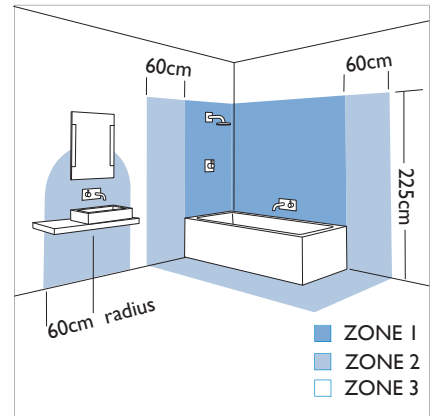

# 4517 Park Lane Floor

1 x 100w E27		not included
-----------------	--	-----------------

Zones	Not Applicable
-------	----------------

**Shade Combinations**

Shade  
h:265 w:400

Wh White 4002

Bk Black 4004

Astro Lighting Ltd.  
G2 River Way,  
Harlow,  
Essex,  
CM20 2DP  
Great Britain