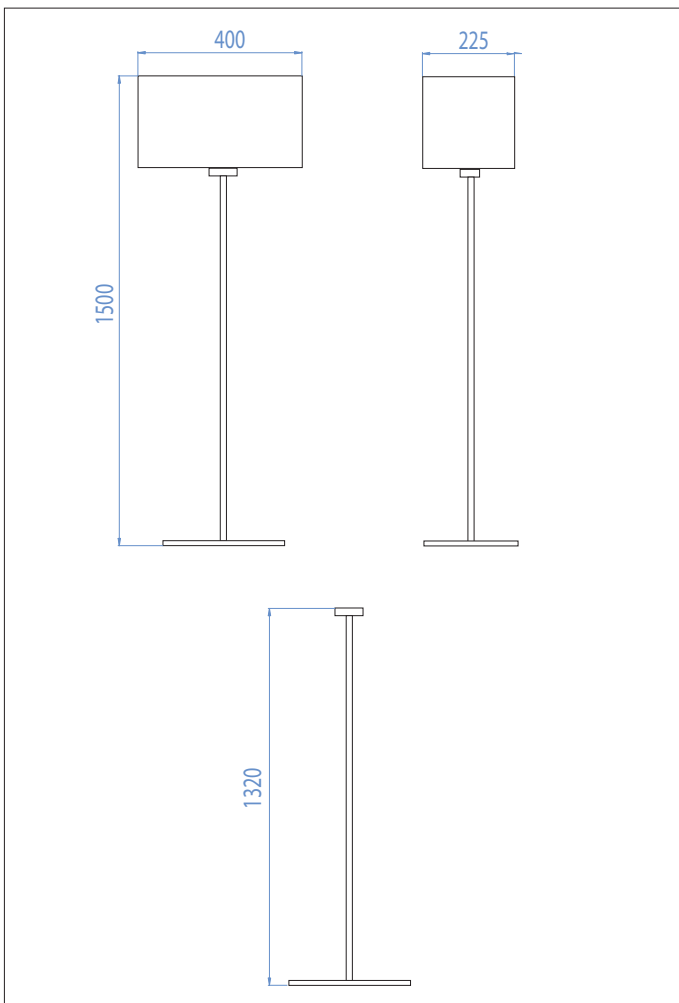

# 4517 Park Lane Floor

1 x 100w E27		not included
-----------------	--	-----------------

Zones	Not Applicable
-------	----------------

**Shade Combinations**

Shade  
h:265 w:400

Wh White 4002

Bk Black 4004

Astro Lighting Ltd.  
G2 River Way,  
Harlow,  
Essex,  
CM20 2DP  
Great Britain