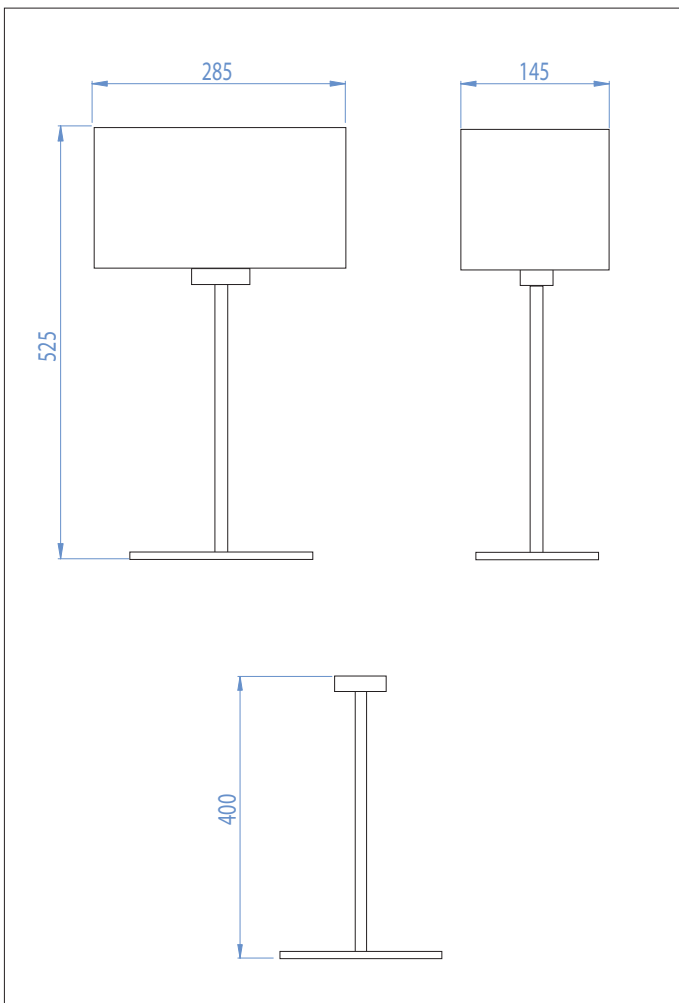

4516 Park Lane Table

astro

1 x 60w E27		excl.
----------------	--	-------

Zone	3
------	----------

Astro Lighting Ltd.
 G2 River Way, Harlow
 CM20 2DP, Great Britain
 T: +44 (0) 1279 427001
 F: +44 (0) 1279 427002
 sales@astrolighting.co.uk
 www.astrolighting.co.uk