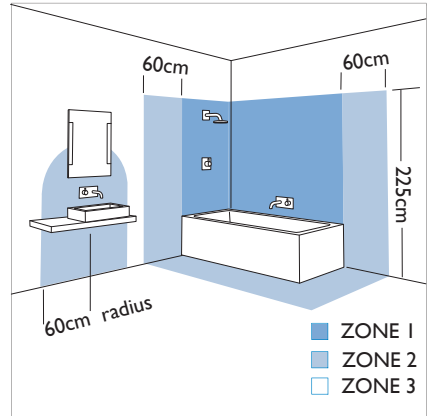

4516 Park Lane Table

astro

1 x 60w E27		excl.
----------------	--	-------

Zone	3
------	----------

Astro Lighting Ltd.
 G2 River Way, Harlow
 CM20 2DP, Great Britain
 T: +44 (0) 1279 427001
 F: +44 (0) 1279 427002
 sales@astrolighting.co.uk
 www.astrolighting.co.uk