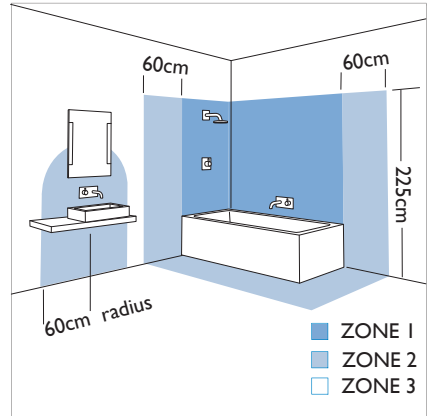

4505 Park Lane Table

astro

1 x 60w E27		excl.
----------------	--	-------

Zone	3
------	----------

Astro Lighting Ltd.
 G2 River Way, Harlow
 CM20 2DP, Great Britain
 T: +44 (0) 1279 427001
 F: +44 (0) 1279 427002
 sales@astrolighting.co.uk
 www.astrolighting.co.uk