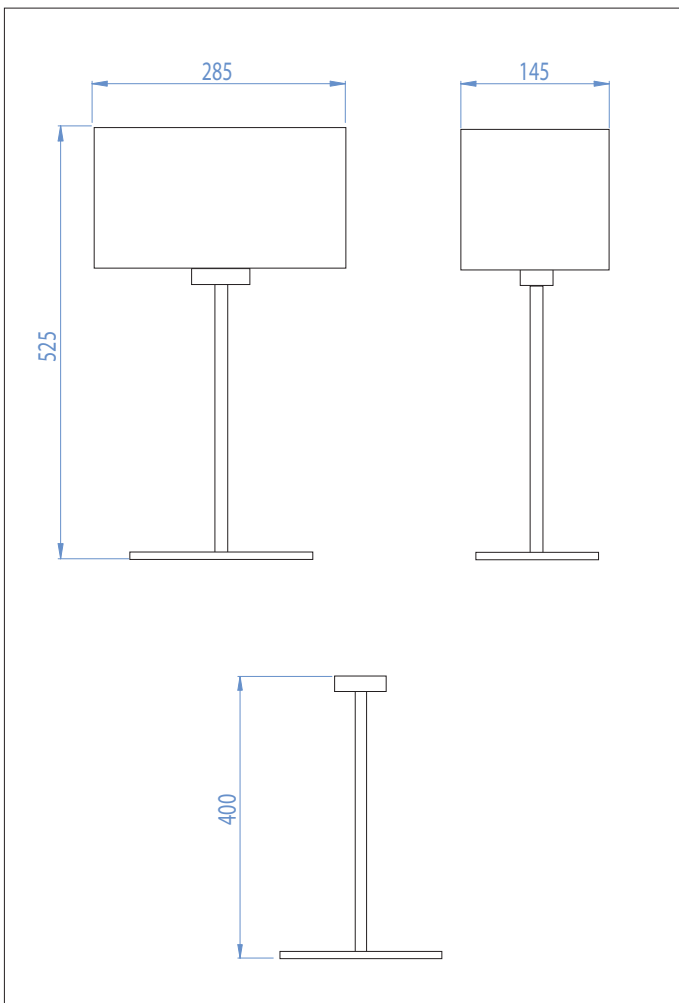

4505 Park Lane Table

astro

1 x 60w E27		excl.
----------------	--	-------

Zone	3
------	----------

Astro Lighting Ltd.
 G2 River Way, Harlow
 CM20 2DP, Great Britain
 T: +44 (0) 1279 427001
 F: +44 (0) 1279 427002
 sales@astrolighting.co.uk
 www.astrolighting.co.uk