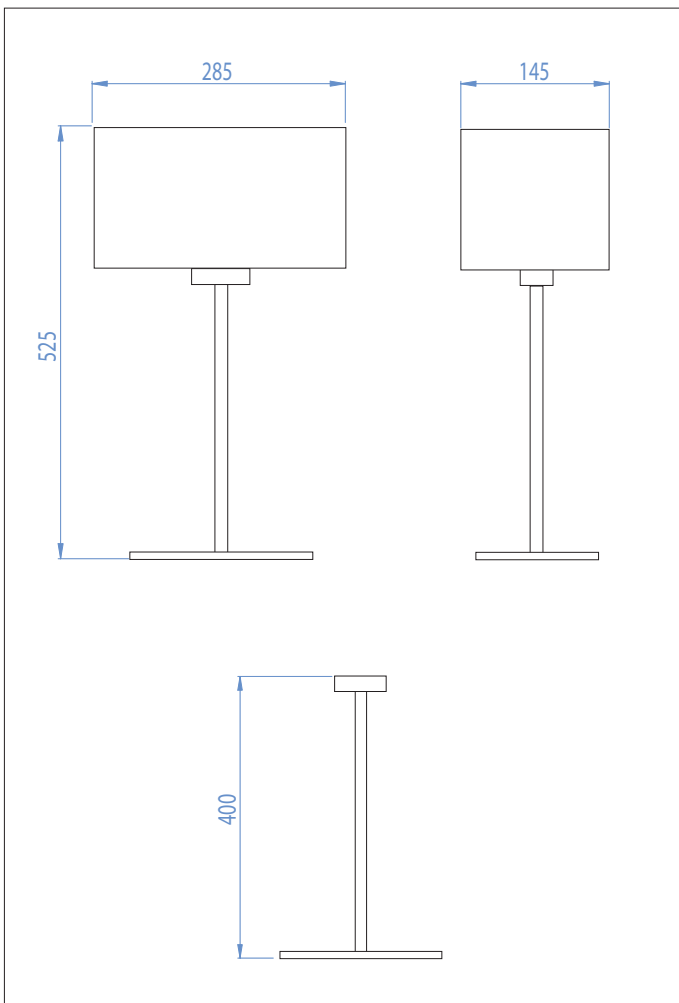

4504 Park Lane Table

 astro

1 x 60w E27		excl.
----------------	---	-------

Zone	3
------	----------

Astro Lighting Ltd.
G2 River Way, Harlow
CM20 2DP, Great Britain
T: +44 (0) 1279 427001
F: +44 (0) 1279 427002
sales@astrolighting.co.uk
www.astrolighting.co.uk