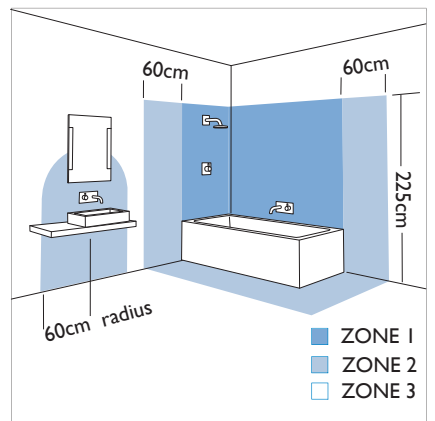

4504 Park Lane Table

 astro

1 x 60w E27		excl.
----------------	---	-------

Zone	3
------	----------

Astro Lighting Ltd.
G2 River Way, Harlow
CM20 2DP, Great Britain
T: +44 (0) 1279 427001
F: +44 (0) 1279 427002
sales@astrolighting.co.uk
www.astrolighting.co.uk