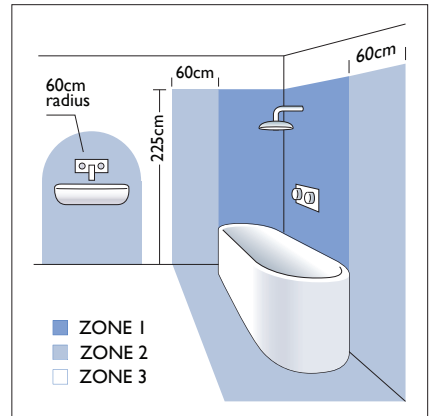

1 x 1w LED		incl.
------------	--	-------

3000K	Seoul LED
-------	-----------

350mA Driver		excl.
--------------	--	-------

Zones	I	2	3
-------	----------	----------	----------

Astro Lighting Ltd.
G2 River Way, Harlow
CM20 2DP, Great Britain