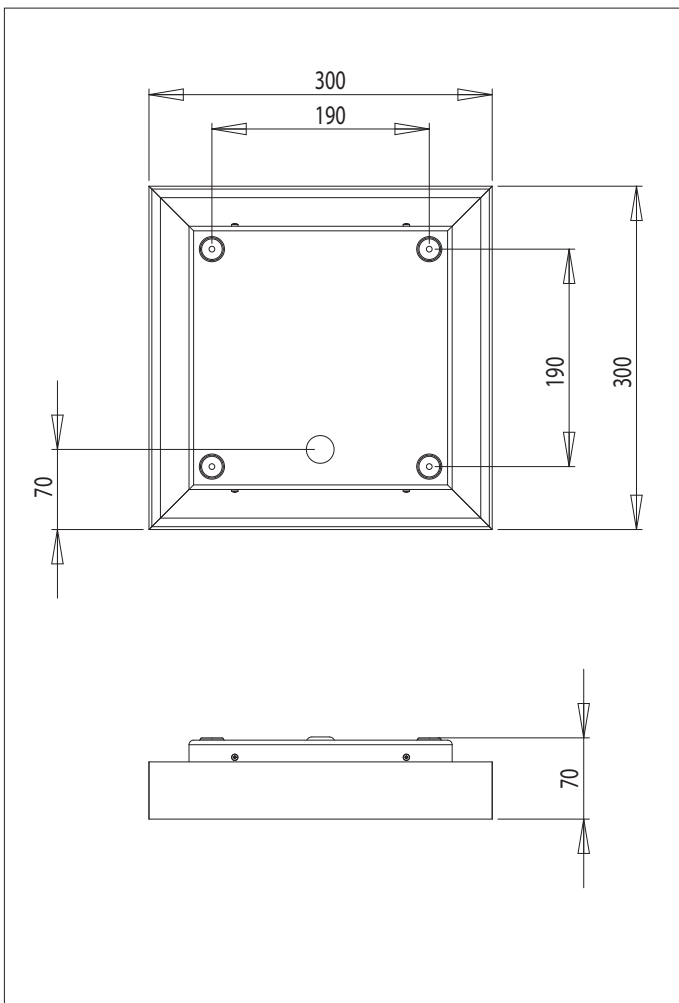

0821 Taketa Chrome

2 x 60w E14		Not included
----------------	--	-----------------

Zones	2	3
-------	----------	----------

Astro Lighting Ltd.
G2 River Way,
Harlow,
Essex,
CM20 2DP
Great Britain

tel: +44 (0) 1279 427001
fax: +44 (0) 1279 427002
email: sales@astrolighting.co.uk
www.astrolighting.co.uk