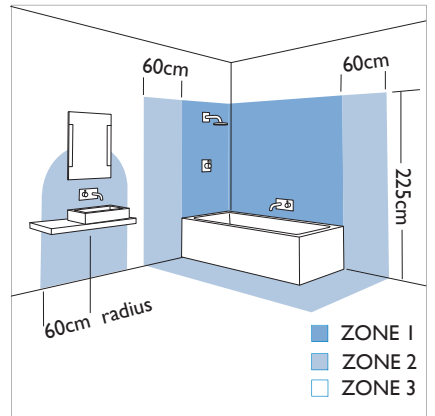

0821 Taketa Chrome

2 x 60w E14		Not included
----------------	--	-----------------

Zones	2	3
-------	----------	----------

Astro Lighting Ltd.
G2 River Way,
Harlow,
Essex,
CM20 2DP
Great Britain

tel: +44 (0) 1279 427001
fax: +44 (0) 1279 427002
email: sales@astrolighting.co.uk
www.astrolighting.co.uk