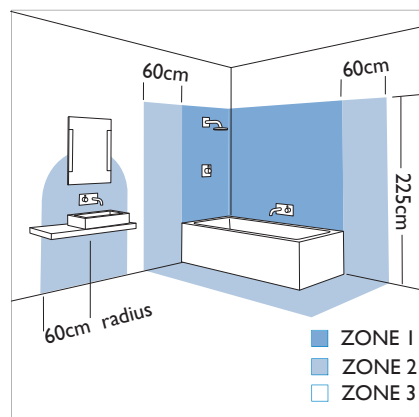

0818 Appa

1 x 60w E14		not included
----------------	--	-----------------

Zones	3
-------	----------

Astro Lighting Ltd.
G2 River Way,
Harlow,
Essex,
CM20 2DP
Great Britain

tel: +44 (0) 1279 427001
fax: +44 (0) 1279 427002
email: sales@astrolighting.co.uk
www.astrolighting.co.uk