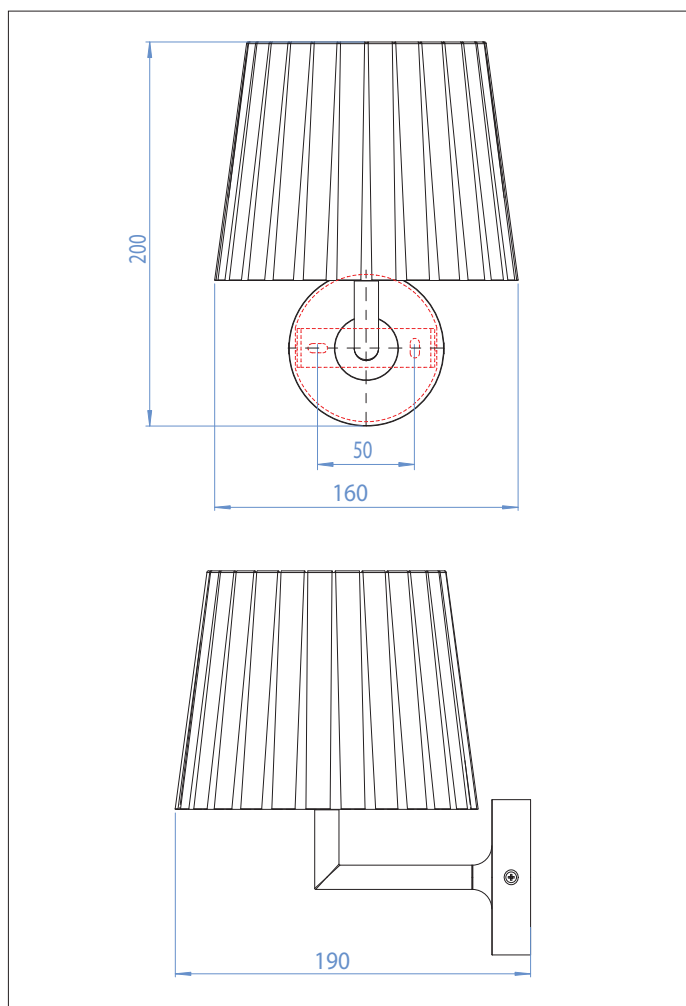

0818 Appa

1 x 60w E14		not included
----------------	--	-----------------

Zones	3
-------	----------

Astro Lighting Ltd.
G2 River Way,
Harlow,
Essex,
CM20 2DP
Great Britain

tel: +44 (0) 1279 427001
fax: +44 (0) 1279 427002
email: sales@astrolighting.co.uk
www.astrolighting.co.uk