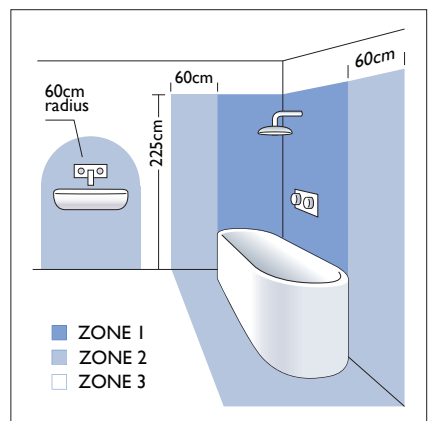

0815 Niimi LED

4 x 1w LED		incl.
------------	--	-------

3950K	Luxeon LED
-------	------------

LED Driver		incl.
------------	--	-------

Zones	2	3
-------	----------	----------

Astro Lighting Ltd.
 G2 River Way, Harlow
 CM20 2DP, Great Britain
 T: +44 (0) 1279 427001
 F: +44 (0) 1279 427002
 sales@astrolighting.co.uk
 www.astrolighting.co.uk