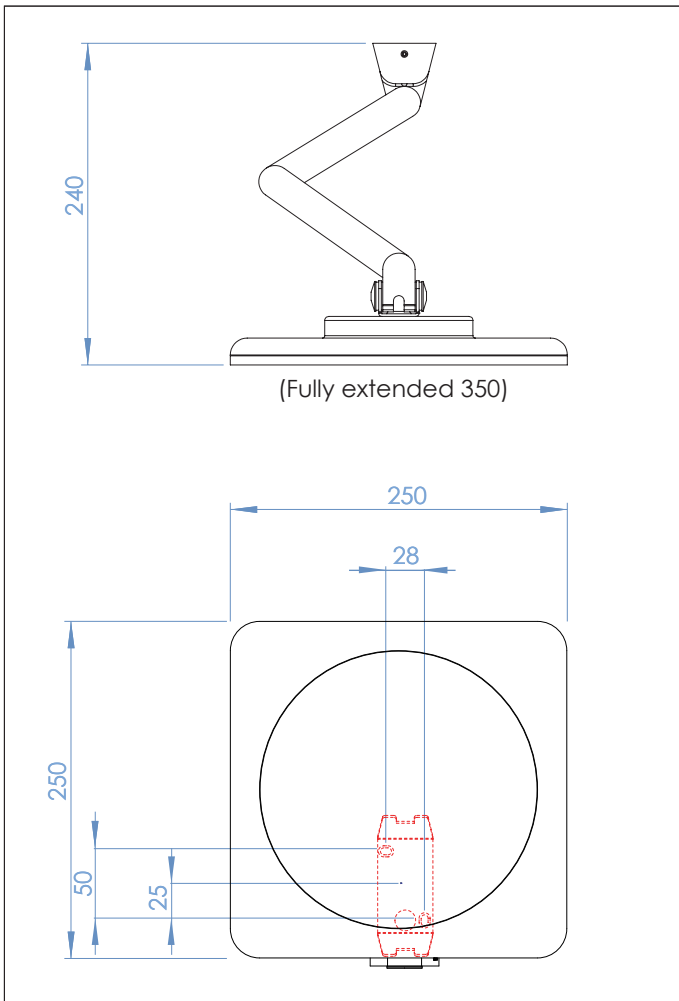

0815 Niimi LED

4 x 1w LED		incl.
------------	--	-------

3950K	Luxeon LED
-------	------------

LED Driver		incl.
------------	--	-------

Zones	2	3
-------	----------	----------

Astro Lighting Ltd.
 G2 River Way, Harlow
 CM20 2DP, Great Britain
 T: +44 (0) 1279 427001
 F: +44 (0) 1279 427002
 sales@astrolighting.co.uk
 www.astrolighting.co.uk