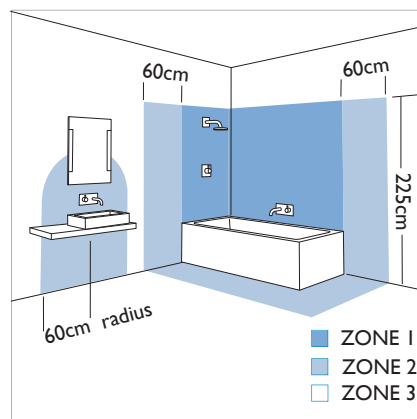

1x40w G9		included
----------	--	----------

Zones	<b>3</b>
-------	----------

front view  
vue frontale  
vista frontal  
Frontansicht  
sett framifrån

Astro Lighting Ltd.  
G2 River Way,  
Harlow,  
Essex,  
CM20 2DP  
Great Britain