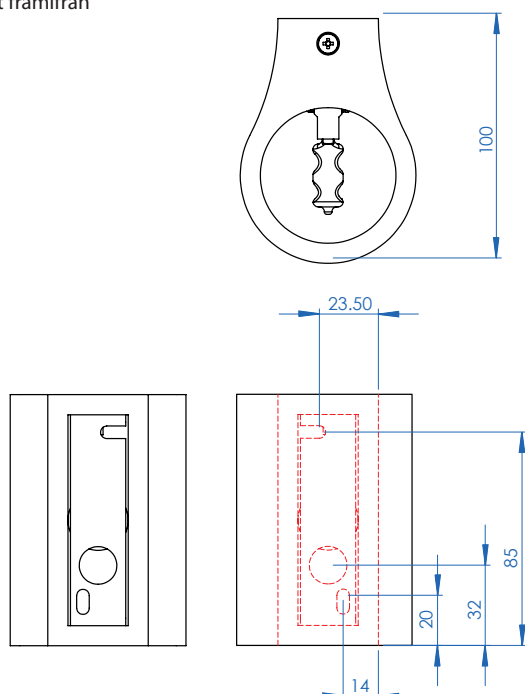

1x40w G9		included
----------	--	----------

Zones	<b>3</b>
-------	----------

front view  
vue frontale  
vista frontal  
Frontansicht  
sett framifrån

Astro Lighting Ltd.  
G2 River Way,  
Harlow,  
Essex,  
CM20 2DP  
Great Britain