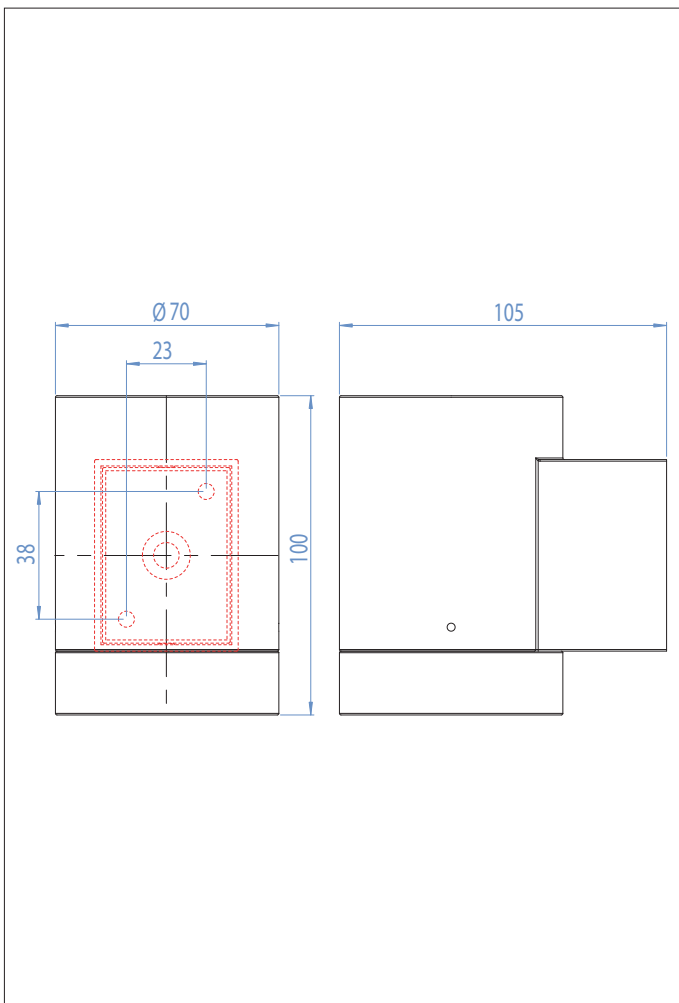

0799 Porto LED single

3 x 1w LED		included
---------------	--	----------

Zones	Not Applicable
-------	----------------

Astro Lighting Ltd.
G2 River Way,
Harlow,
Essex,
CM20 2DP
Great Britain

tel: +44 (0) 1279 427001
fax: +44 (0) 1279 427002
email: sales@astrolighting.co.uk
www.astrolighting.co.uk