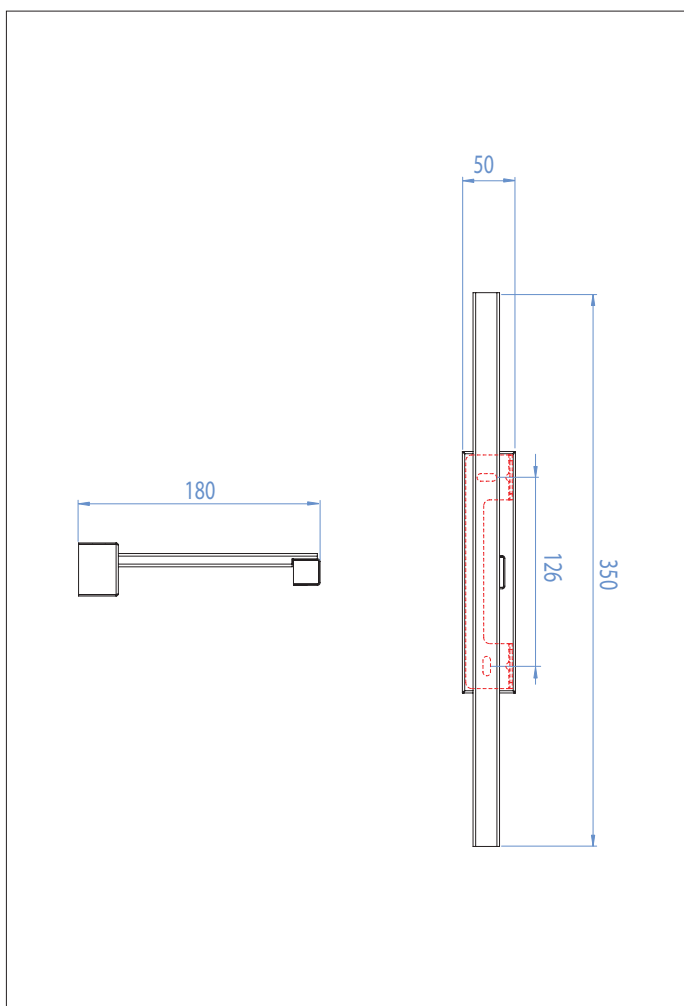

# 0793 Teetoo 350 12v

2 x 20w G4		included
---------------	--	----------

Zones **3**

Astro Lighting Ltd.  
G2 River Way,  
Harlow,  
Essex,  
CM20 2DP  
Great Britain

tel: +44 (0) 1279 427001  
fax: +44 (0) 1279 427002  
email: sales@astrolighting.co.uk  
www.astrolighting.co.uk