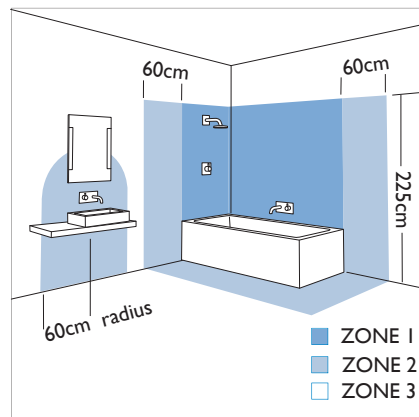

# 0793 Teetoo 350 12v

2 x 20w G4		included
---------------	--	----------

Zones **3**

Astro Lighting Ltd.  
G2 River Way,  
Harlow,  
Essex,  
CM20 2DP  
Great Britain

tel: +44 (0) 1279 427001  
fax: +44 (0) 1279 427002  
email: sales@astrolighting.co.uk  
www.astrolighting.co.uk