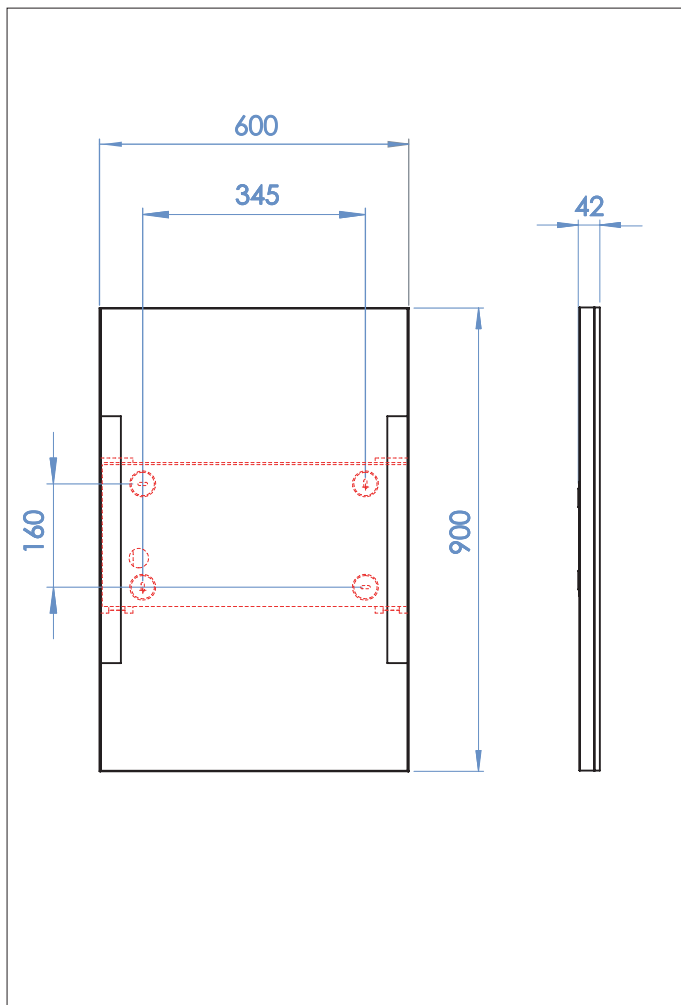

# 0782 Imola 900

2 x 24w T5 HO		included
------------------	--	----------

Zones	<b>2</b>	<b>3</b>
-------	----------	----------

Astro Lighting Ltd.  
G2 River Way,  
Harlow,  
Essex,  
CM20 2DP  
Great Britain