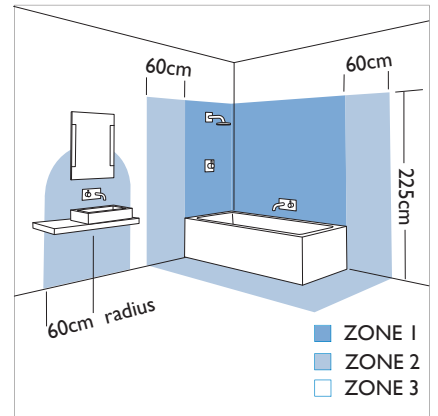

# 0782 Imola 900

2 x 24w T5 HO		included
------------------	--	----------

Zones	<b>2</b>	<b>3</b>
-------	----------	----------

Astro Lighting Ltd.  
G2 River Way,  
Harlow,  
Essex,  
CM20 2DP  
Great Britain