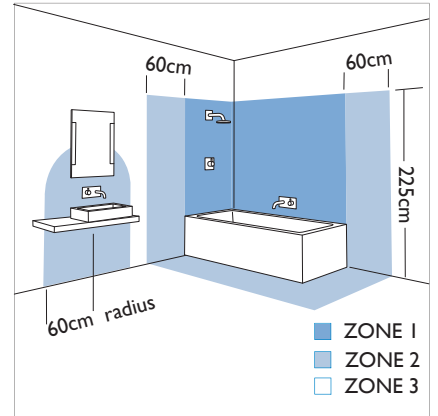

2x14w T5		included
-------------	--	----------

Zones	2	3
-------	----------	----------

Astro Lighting Ltd.
G2 River Way,
Harlow,
Essex,
CM20 2DP
Great Britain

tel: +44 (0) 1279 427001
fax: +44 (0) 1279 427002
email: sales@astrolighting.co.uk
www.astrolighting.co.uk