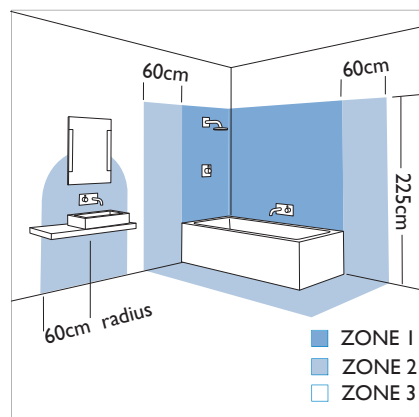

1 x 60w E14		not included
----------------	--	-----------------

Zones	<b>3</b>
-------	----------

Astro Lighting Ltd.  
G2 River Way,  
Harlow,  
Essex,  
CM20 2DP  
Great Britain

tel: +44 (0) 1279 427001  
fax: +44 (0) 1279 427002  
email: sales@astrolighting.co.uk  
www.astrolighting.co.uk