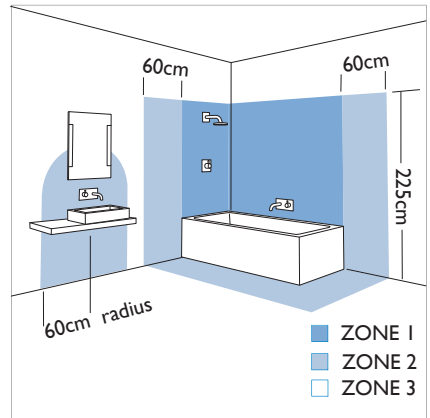

2 x 54w T5 HO		incl.
------------------	--	-------

Zones	<b>2</b>	<b>3</b>
-------	----------	----------

Cannot be mounted vertically

Astro Lighting Ltd.  
G2 River Way, Harlow  
CM20 2DP, Great Britain

T: +44 (0) 1279 427001  
F: +44 (0) 1279 427002  
sales@astrolighting.co.uk  
www.astrolighting.co.uk