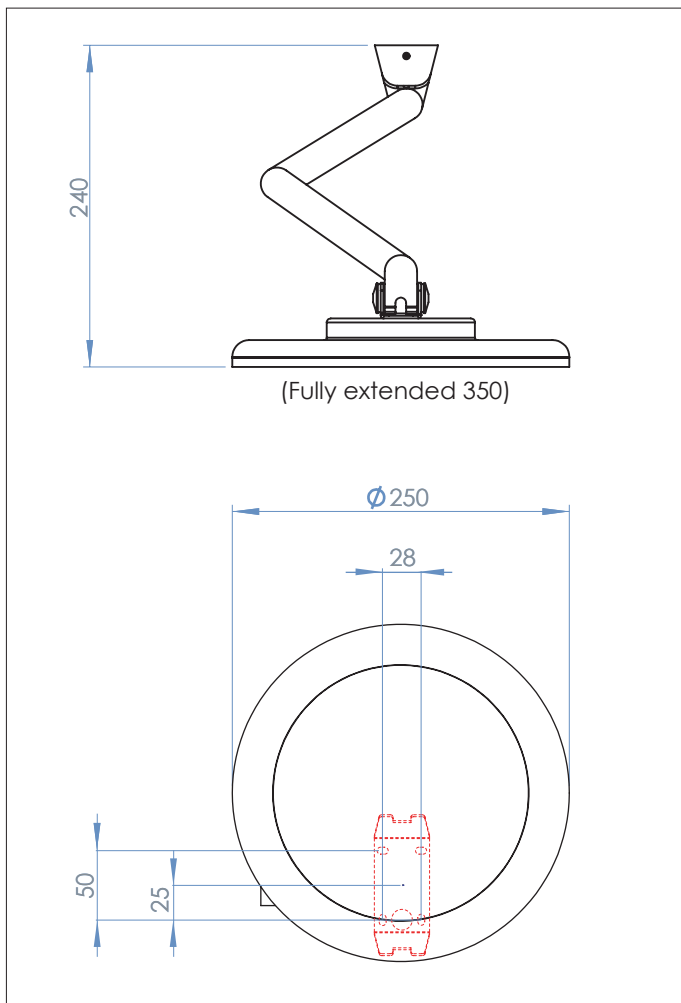

# 0760 Niimi LED

3 x 1w LED		incl.
------------	--	-------

3950K	Luxeon LED
-------	------------

LED Driver		incl.
------------	--	-------

Zones	<b>2</b>	<b>3</b>
-------	----------	----------

Astro Lighting Ltd.  
G2 River Way, Harlow  
CM20 2DP, Great Britain