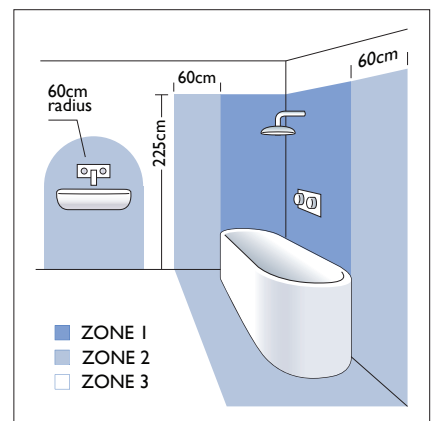

# 0760 Niimi LED

3 x 1w LED		incl.
------------	--	-------

3950K	Luxeon LED
-------	------------

LED Driver		incl.
------------	--	-------

Zones	<b>2</b>	<b>3</b>
-------	----------	----------

Astro Lighting Ltd.  
G2 River Way, Harlow  
CM20 2DP, Great Britain