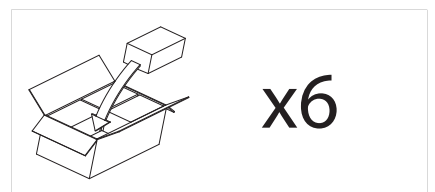

0750 Momo

1x60w E27		not included
--------------	--	-----------------

	not included
--	-----------------

Zone	3
------	----------

Shade Combinations	
	Shade h:145 Ø:215
Wh	White 4020
Bk	Black 4021

Astro Lighting Ltd.
G2 River Way,
Harlow,
Essex,
CM20 2DP
Great Britain