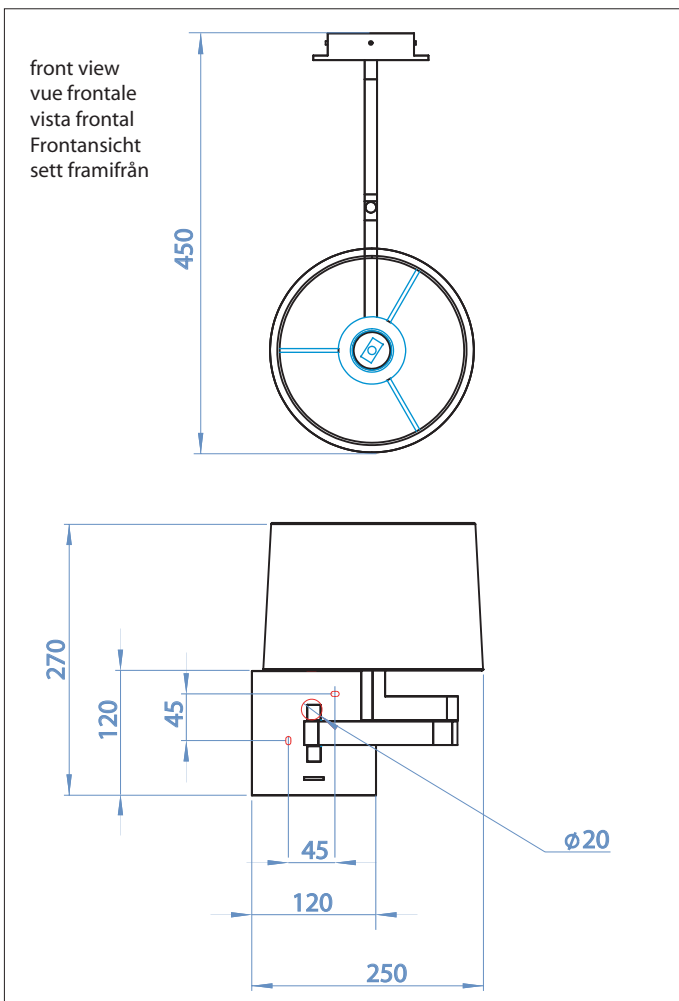

0750 Momo

1x60w E27		not included
--------------	--	-----------------

	not included
--	-----------------

Zone	3
------	----------

Shade Combinations	
	Shade h:145 Ø:215
Wh	White 4020
Bk	Black 4021

Astro Lighting Ltd.
G2 River Way,
Harlow,
Essex,
CM20 2DP
Great Britain