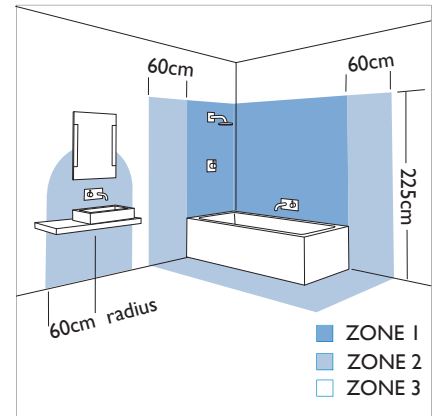

0750 Momo

1x60w E27		not included
--------------	--	-----------------

	not included
--	-----------------

Zone	3
------	----------

Shade Combinations	
	Shade h:145 Ø:215
Wh	White 4020
Bk	Black 4021

Astro Lighting Ltd.
G2 River Way,
Harlow,
Essex,
CM20 2DP
Great Britain