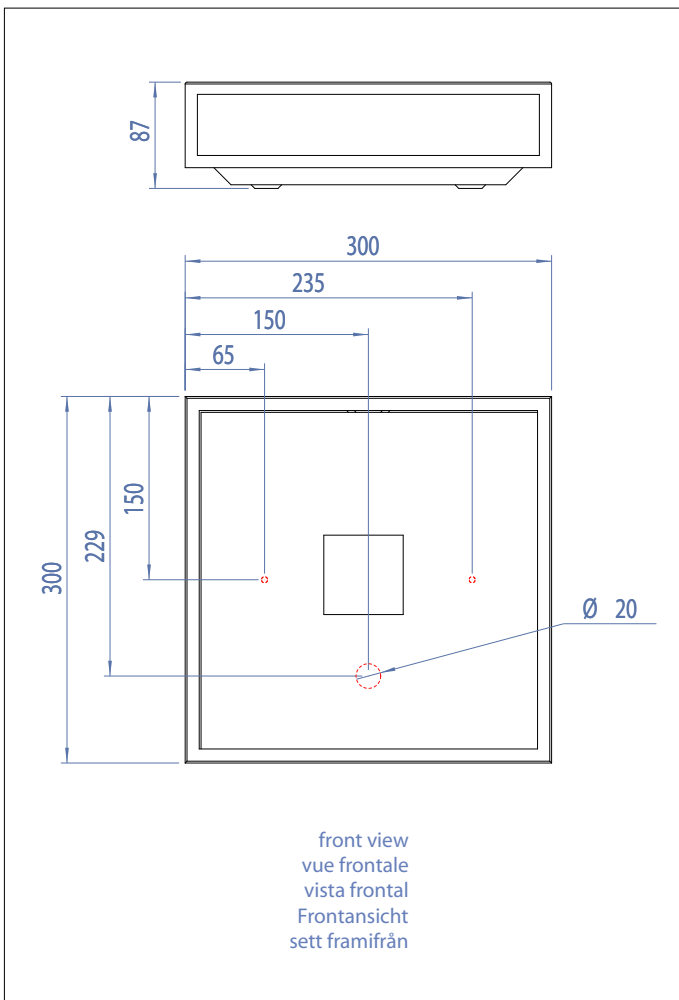

0639 Mashiko Bronze

2 x 18w 2G11		not included
-----------------	--	-----------------

Zones	2	3
-------	----------	----------

Astro Lighting Ltd.
G2 River Way,
Harlow,
Essex,
CM20 2DP
Great Britain

tel: +44 (0) 1279 427001
fax: +44 (0) 1279 427002
email: sales@astrolighting.co.uk
www.astrolighting.co.uk