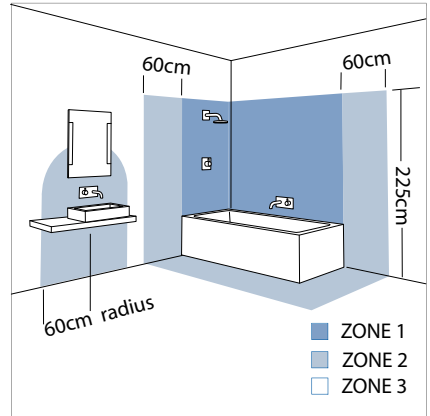

0639 Mashiko Bronze

2 x 18w 2G11		not included
-----------------	--	-----------------

Zones	2	3
-------	----------	----------

Astro Lighting Ltd.
G2 River Way,
Harlow,
Essex,
CM20 2DP
Great Britain

tel: +44 (0) 1279 427001
fax: +44 (0) 1279 427002
email: sales@astrolighting.co.uk
www.astrolighting.co.uk