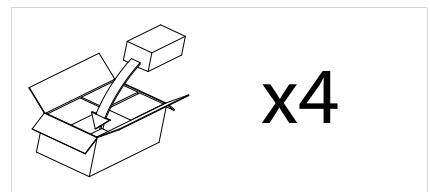

0639 Mashiko Bronze

2 x 18w 2G11		not included
-----------------	--	-----------------

Zones	2	3
-------	----------	----------

Astro Lighting Ltd.
G2 River Way,
Harlow,
Essex,
CM20 2DP
Great Britain

tel: +44 (0) 1279 427001
fax: +44 (0) 1279 427002
email: sales@astrolighting.co.uk
www.astrolighting.co.uk