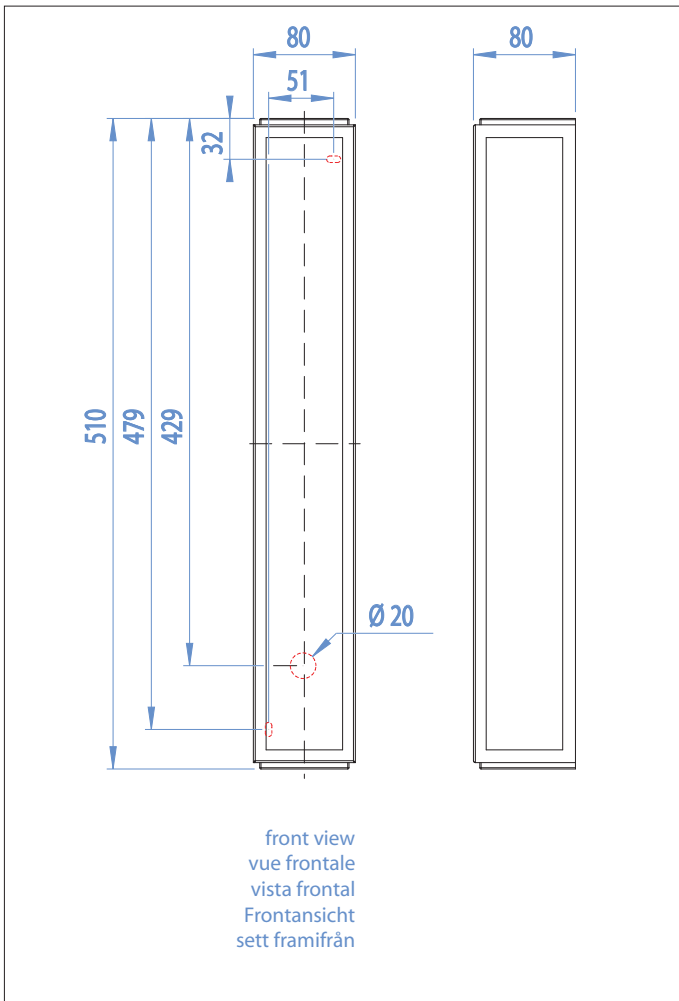

0583 Mashiko 500

1 x 36w 2G11		not included
-----------------	--	-----------------

Zones	2	3
-------	----------	----------

Astro Lighting Ltd.
G2 River Way,
Harlow,
Essex,
CM20 2DP
Great Britain

tel: +44 (0) 1279 427001
fax: +44 (0) 1279 427002
email: sales@astrolighting.co.uk
www.astrolighting.co.uk