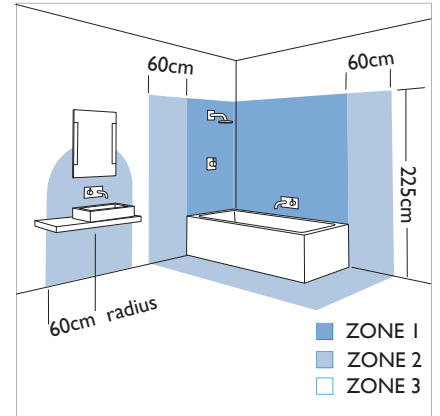

0583 Mashiko 500

1 x 36w 2G11		not included
-----------------	--	-----------------

Zones	2	3
-------	----------	----------

Astro Lighting Ltd.
G2 River Way,
Harlow,
Essex,
CM20 2DP
Great Britain

tel: +44 (0) 1279 427001
fax: +44 (0) 1279 427002
email: sales@astrolighting.co.uk
www.astrolighting.co.uk