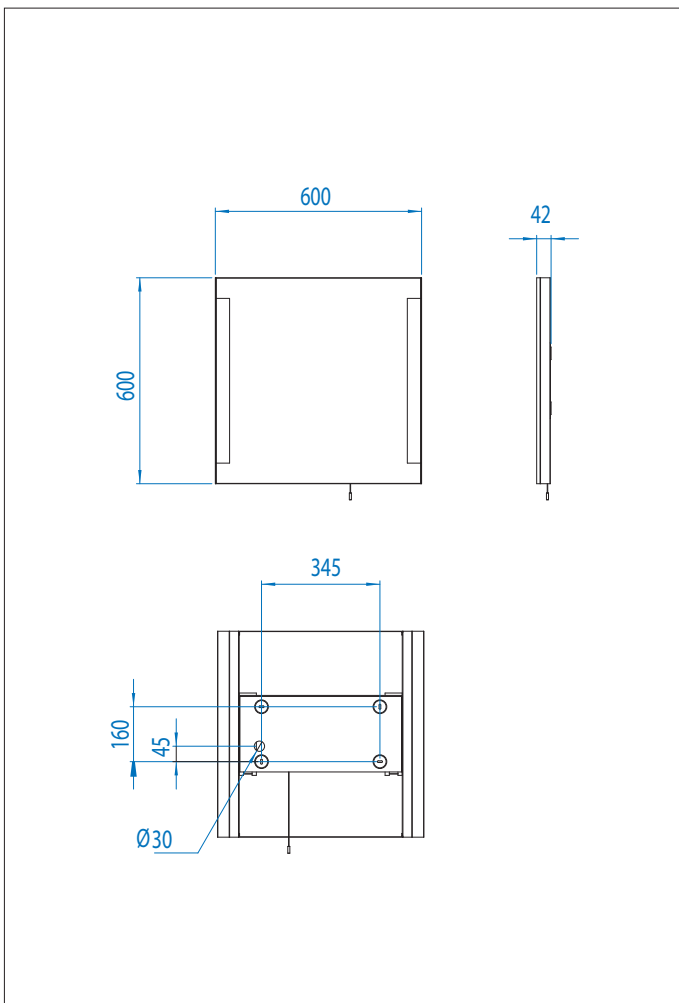

0574 Imola square

2 x 14w T5		incl.
---------------	--	-------

Zones	2	3
-------	----------	----------

Not suitable for frequent switching

Astro Lighting Ltd.
 G2 River Way, Harlow
 CM20 2DP, Great Britain
 T: +44 (0) 1279 427001
 F: +44 (0) 1279 427002
 sales@astrolighting.co.uk
 www.astrolighting.co.uk