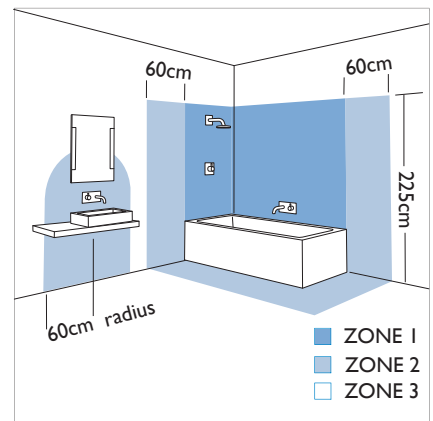

0574 Imola square

2 x 14w T5		incl.
---------------	--	-------

Zones	2	3
-------	----------	----------

Not suitable for frequent switching

Astro Lighting Ltd.
 G2 River Way, Harlow
 CM20 2DP, Great Britain
 T: +44 (0) 1279 427001
 F: +44 (0) 1279 427002
 sales@astrolighting.co.uk
 www.astrolighting.co.uk