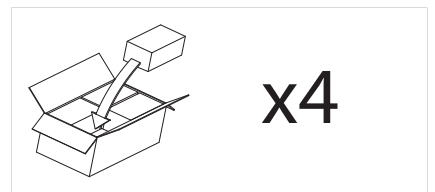

0550 Mashiko 360

1 x 18w 2G11		not included
-----------------	--	-----------------

Zones	2	3
-------	----------	----------

Astro Lighting Ltd.
G2 River Way,
Harlow,
Essex,
CM20 2DP
Great Britain

tel: +44 (0) 1279 427001
fax: +44 (0) 1279 427002
email: sales@astrolighting.co.uk
www.astrolighting.co.uk