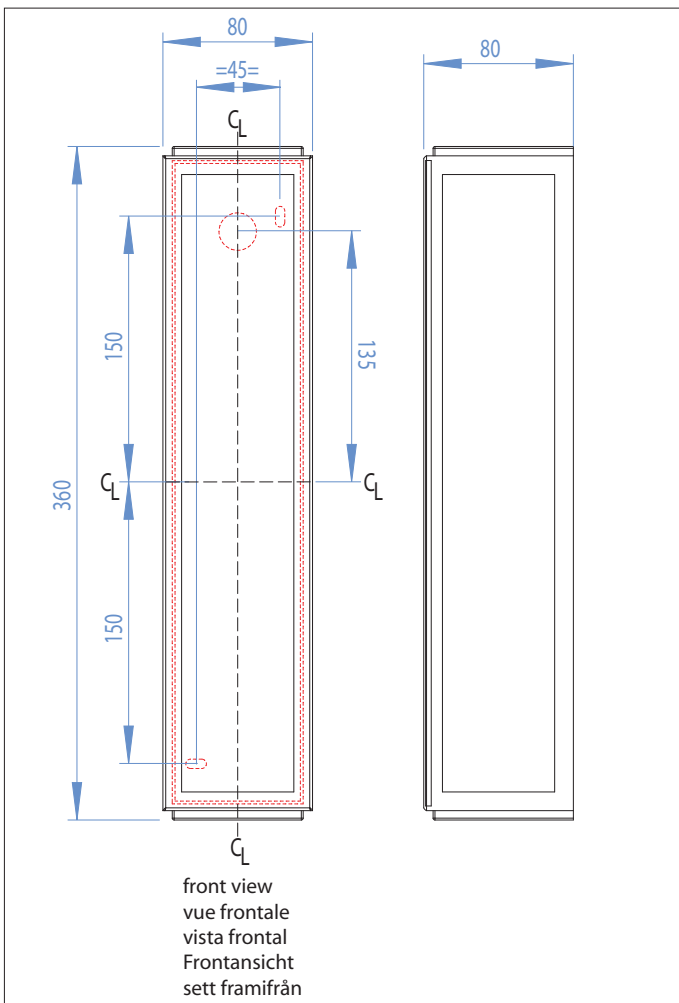

0550 Mashiko 360

1 x 18w 2G11		not included
-----------------	--	-----------------

Zones	2	3
-------	----------	----------

Astro Lighting Ltd.
G2 River Way,
Harlow,
Essex,
CM20 2DP
Great Britain

tel: +44 (0) 1279 427001
fax: +44 (0) 1279 427002
email: sales@astrolighting.co.uk
www.astrolighting.co.uk