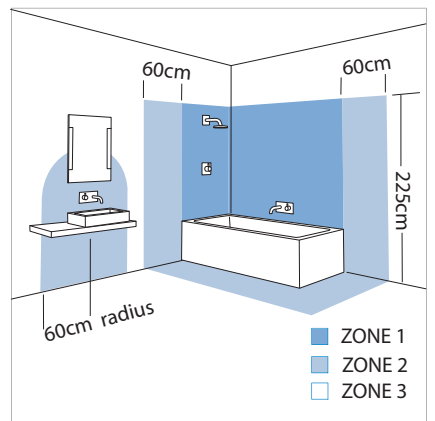

0550 Mashiko 360

1 x 18w 2G11		not included
-----------------	--	-----------------

Zones	2	3
-------	----------	----------

Astro Lighting Ltd.
G2 River Way,
Harlow,
Essex,
CM20 2DP
Great Britain

tel: +44 (0) 1279 427001
fax: +44 (0) 1279 427002
email: sales@astrolighting.co.uk
www.astrolighting.co.uk