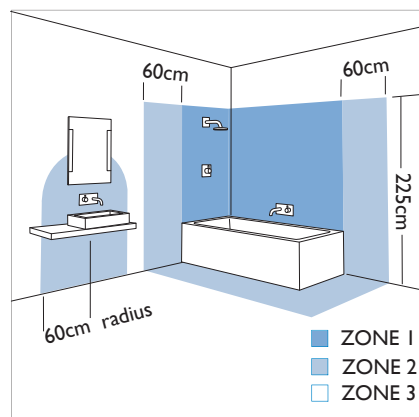

1 x 25w G9		incl.
---------------	--	-------

Zones	2	3
-------	----------	----------

Astro Lighting Ltd.
G2 River Way, Harlow
CM20 2DP, Great Britain

T: +44 (0) 1279 427001
F: +44 (0) 1279 427002
sales@astrolighting.co.uk
www.astrolighting.co.uk