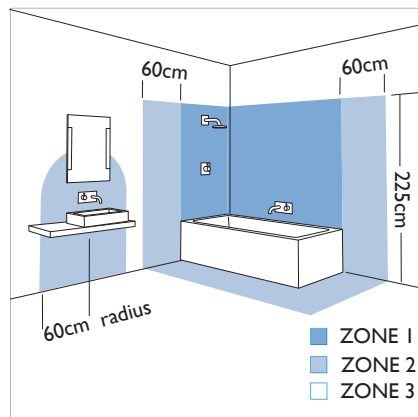

0347 Seville Shaver

2 x 40w max E14		excl.
--------------------	--	-------

Zones	3
-------	----------

x 6

Shaver socket can only be used with electric shavers and electric toothbrushes.

Astro Lighting Ltd.
 G2 River Way, Harlow
 CM20 2DP, Great Britain
 T: +44 (0) 1279 427001
 F: +44 (0) 1279 427002
 sales@astrolighting.co.uk
 www.astrolighting.co.uk