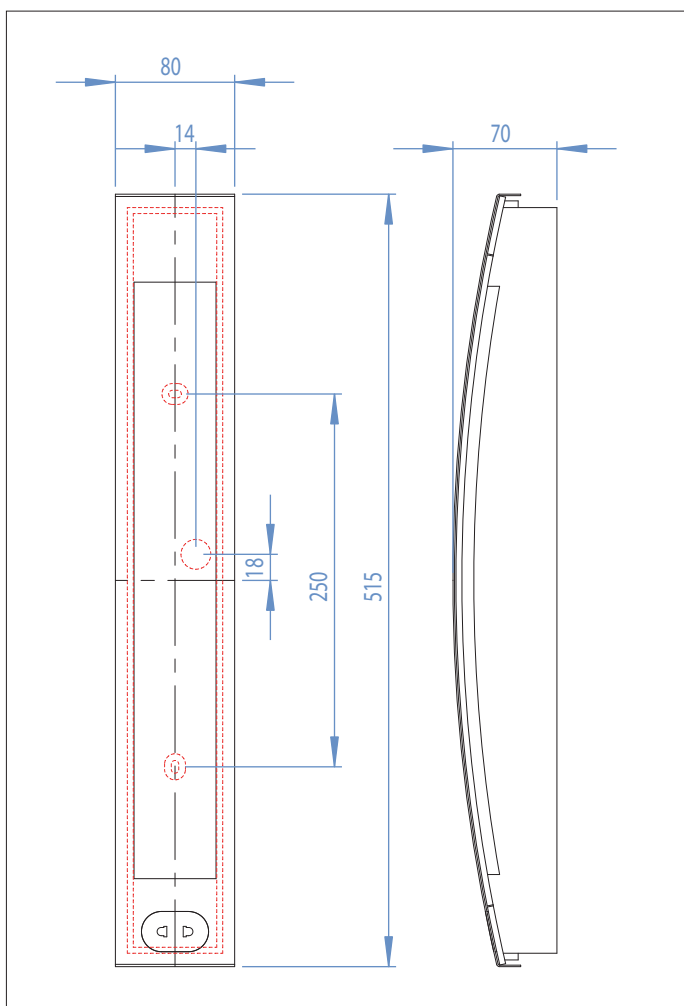

0347 Seville Shaver

2 x 40w max E14		excl.
--------------------	--	-------

Zones	3
-------	----------

x 6

Shaver socket can only be used with electric shavers and electric toothbrushes.

Astro Lighting Ltd.
 G2 River Way, Harlow
 CM20 2DP, Great Britain
 T: +44 (0) 1279 427001
 F: +44 (0) 1279 427002
 sales@astrolighting.co.uk
 www.astrolighting.co.uk