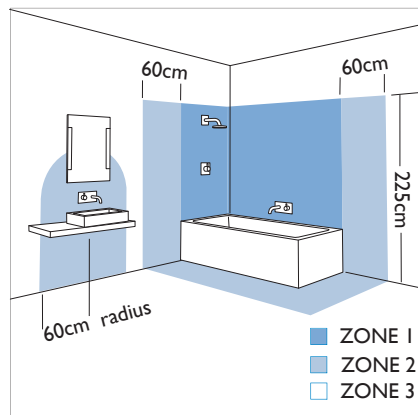

0275 Shaver light

| | | |
|--------------------|--|-------|
| 2 x 40w max E14 | | excl. |
|--------------------|--|-------|

| | |
|-------|----------|
| Zones | 3 |
|-------|----------|

Shaver socket can only be used with electric shavers and electric toothbrushes.