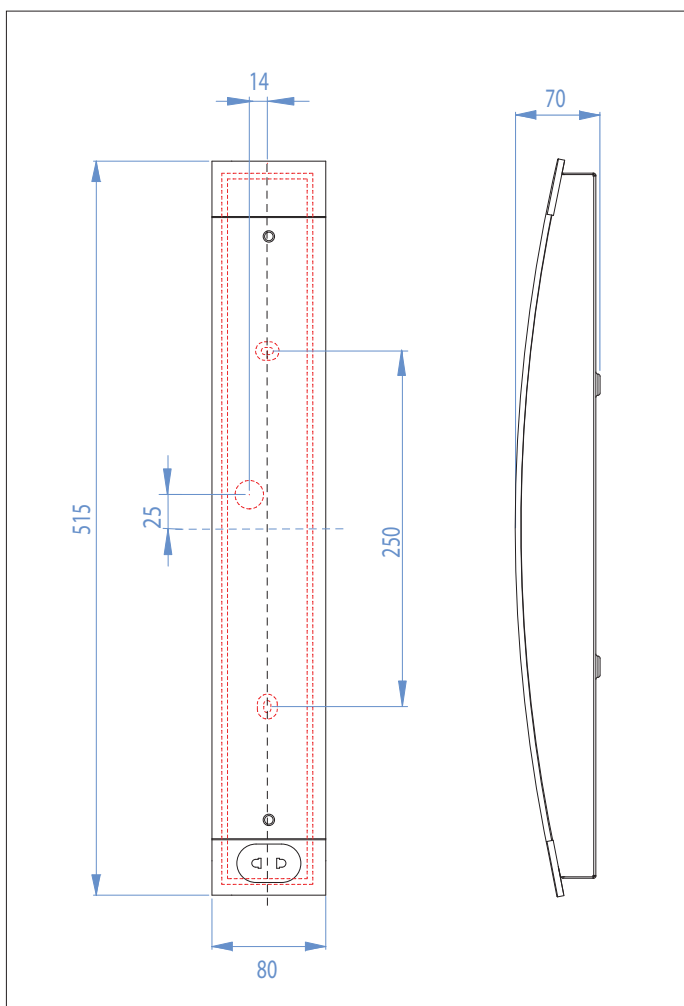

0275 Shaver light

| | | |
|--------------------|--|-------|
| 2 x 40w max E14 | | excl. |
|--------------------|--|-------|

| | |
|-------|----------|
| Zones | 3 |
|-------|----------|

Shaver socket can only be used with electric shavers and electric toothbrushes.