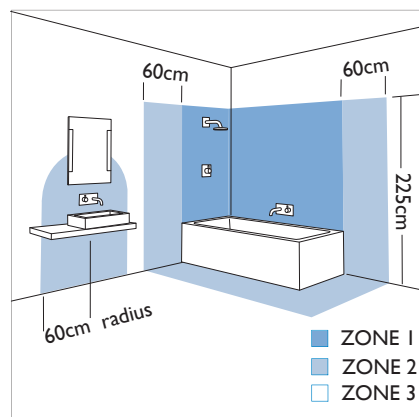

1x 25w G9		incl.
--------------	--	-------

Zones	2	3
-------	----------	----------

Shaver socket can only be used with electric shavers and electric toothbrushes.

Astro Lighting Ltd.
G2 River Way, Harlow
CM20 2DP, Great Britain
T: +44 (0) 1279 427001
F: +44 (0) 1279 427002
sales@astrolighting.co.uk
www.astrolighting.co.uk